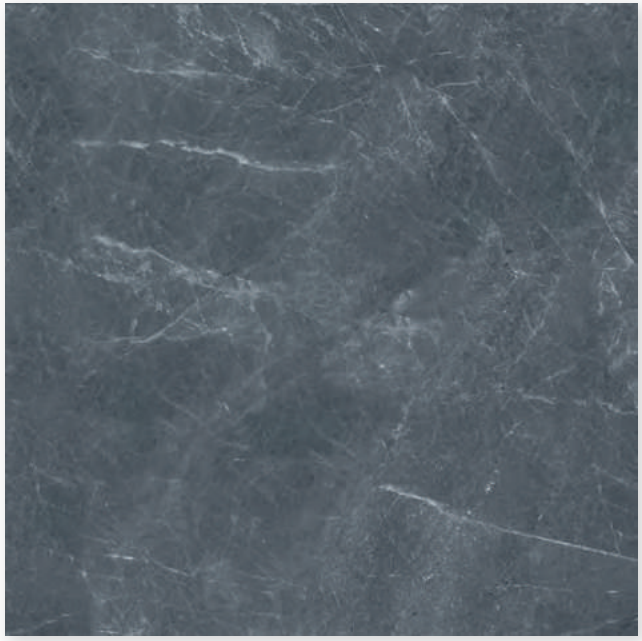

Rectified Semi Polished Porcelain

Beige

Gris

Emperador 80x80

Rectified Polished Porcelain

Beige

Black

Grey

Grand Ocean 80x80

Rectified Matt Porcelain

Bianco

Gris

Metropoli 80x80

Rectified Semi Polished Porcelain, also available in 40x80

Beige

Bianco