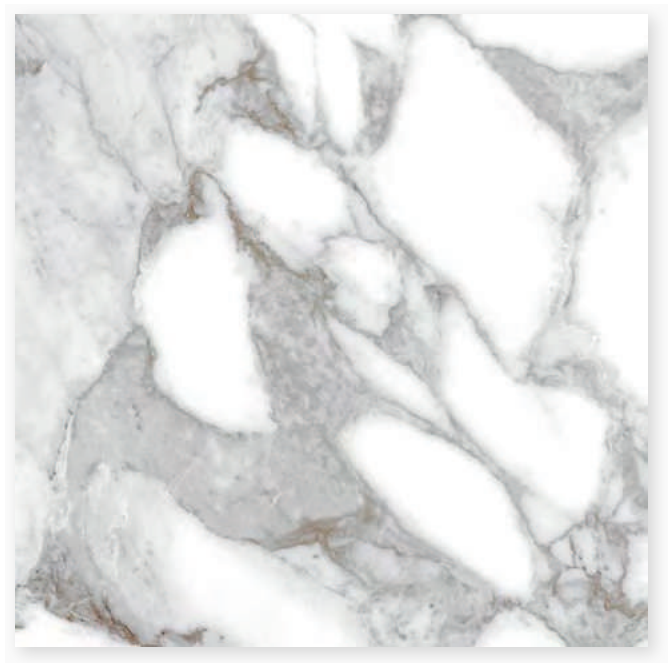

Crema

Mocha

Dazzle Elegant Armani 60x120

Rectified Semi Polished Porcelain

Anthracite

Silver

Oro Calcutta 60x120, 80x80

Rectified Polished Porcelain also available in 30x60 & 60x60

Sparkle White 60x120

Rectified Semi Polished Porcelain

Statuario Mercury 60x120, 80x80

Rectified Polished Porcelain, also available in 30x60 & 60x60

Stonela 60x120

Rectified Polished Porcelain, also available in 60x60