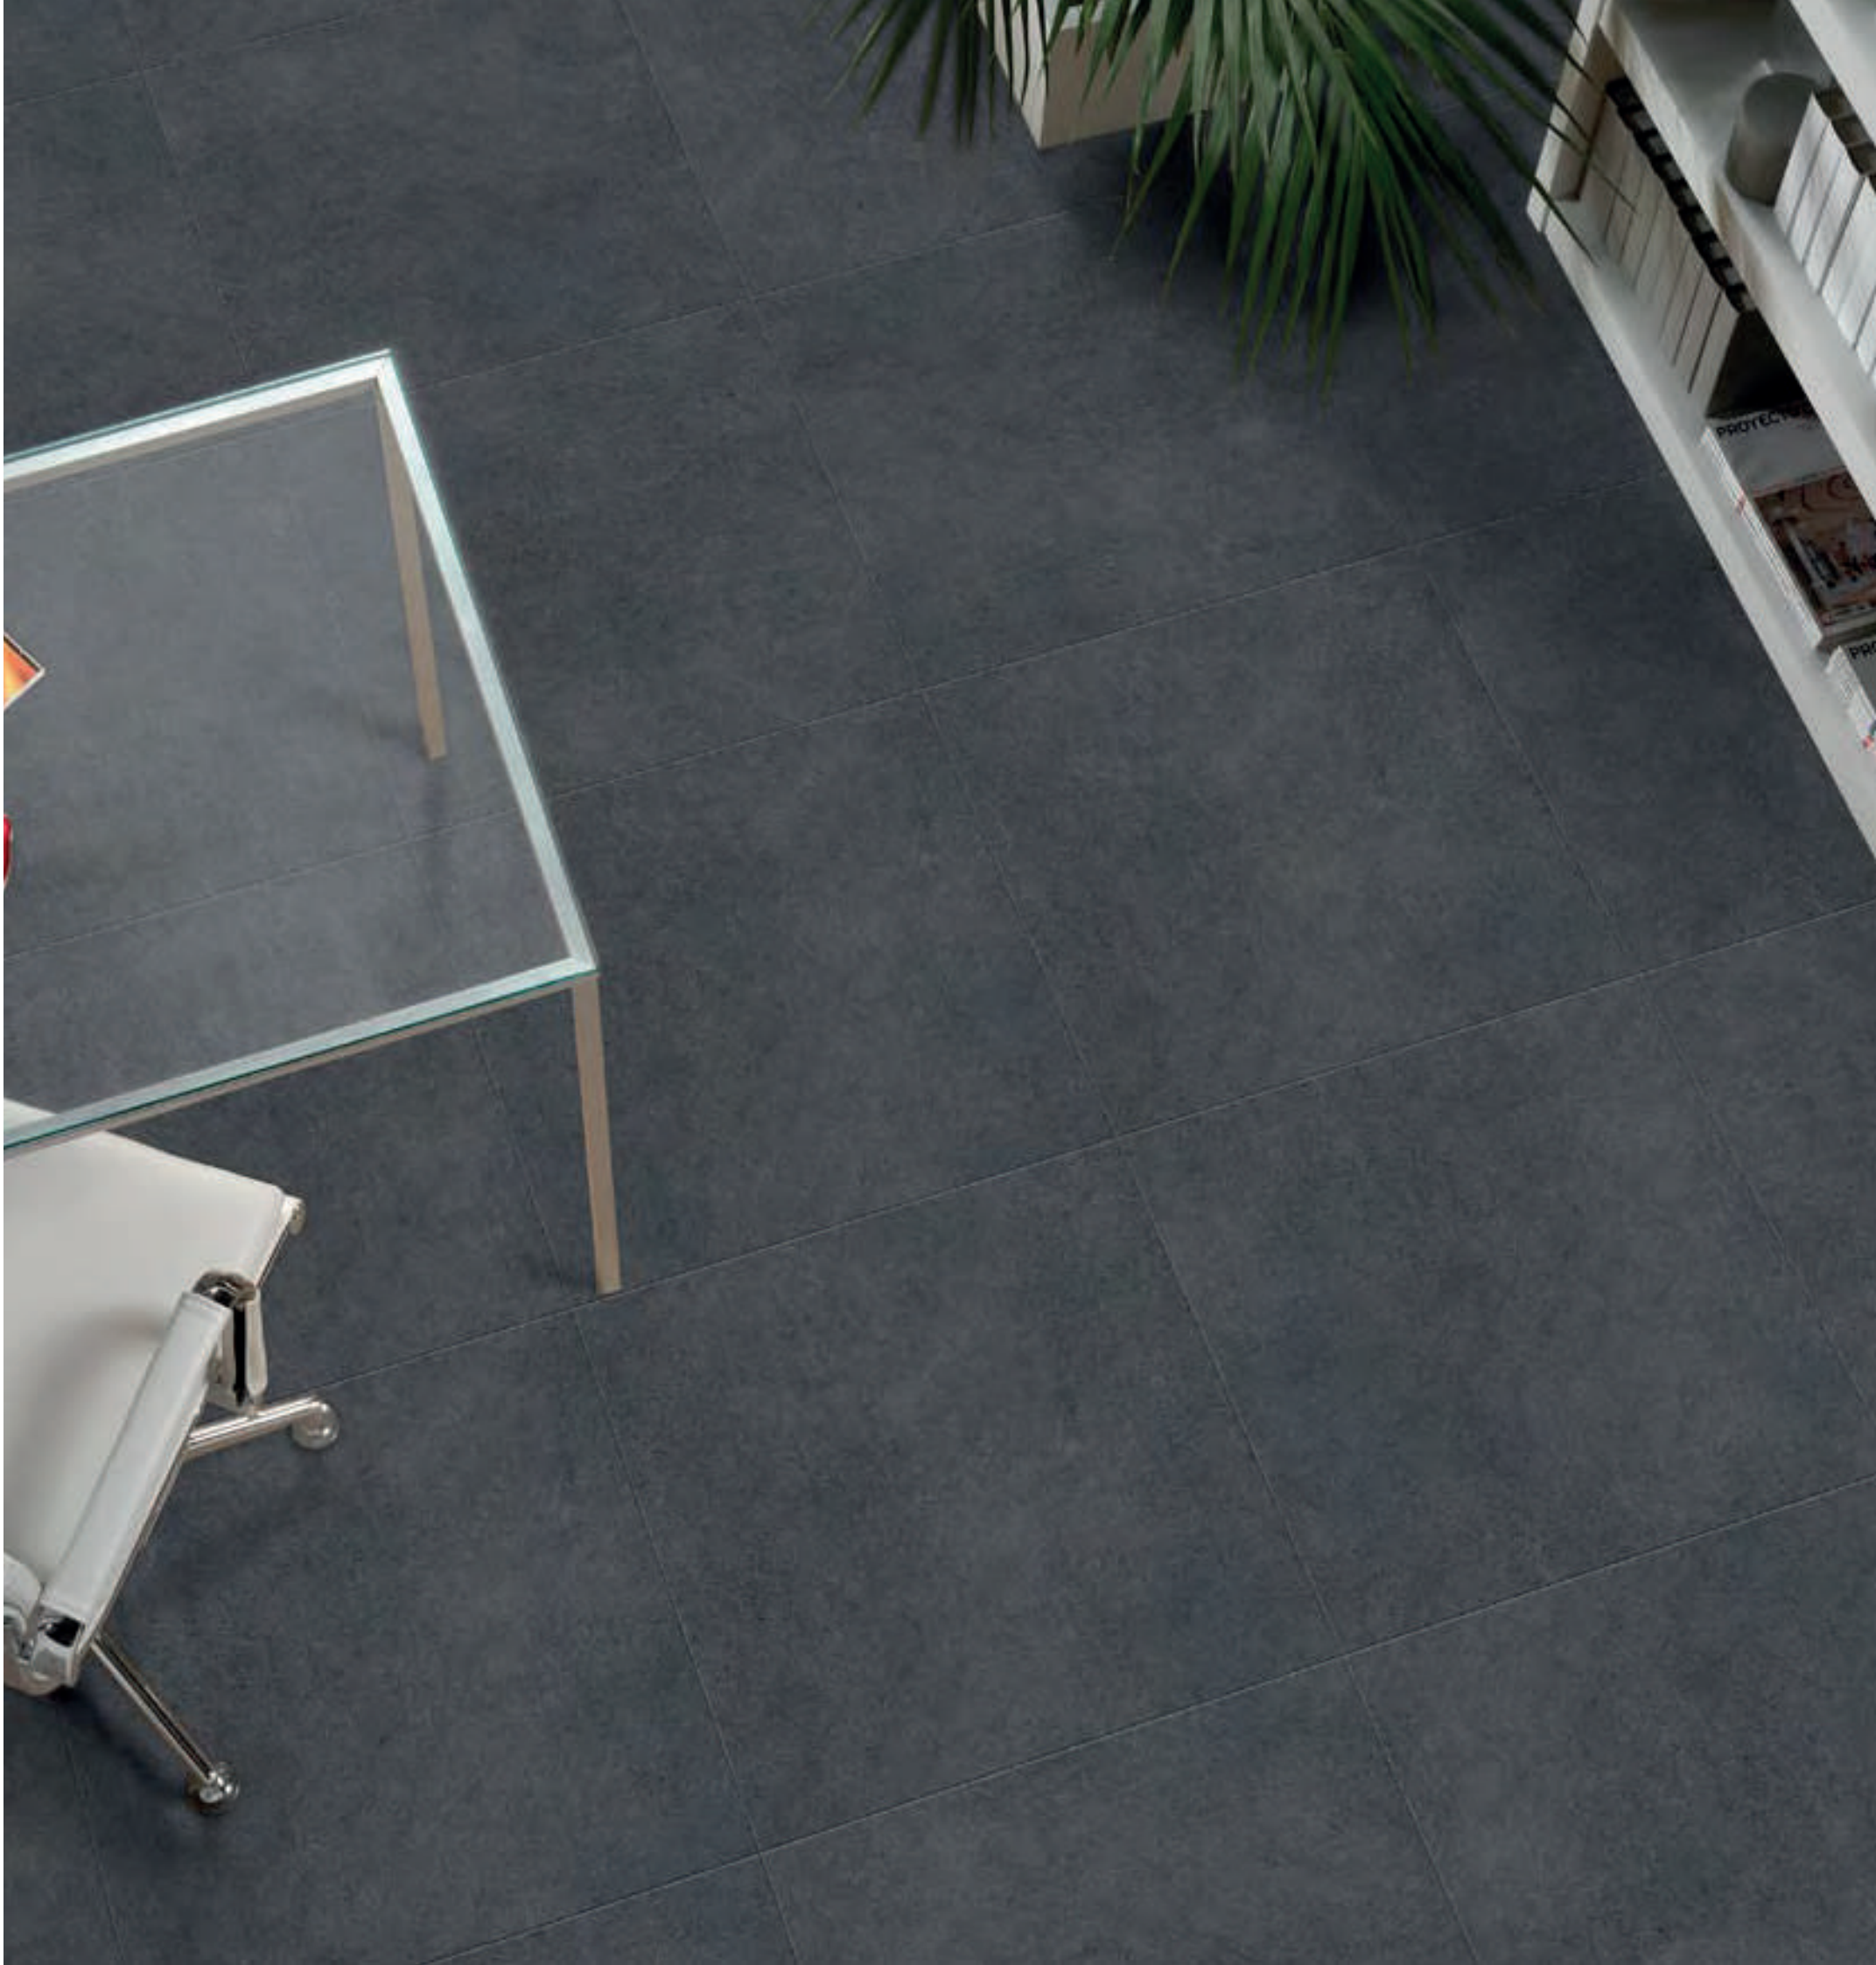

Solid 80x80

Rectified Matt Porcelain