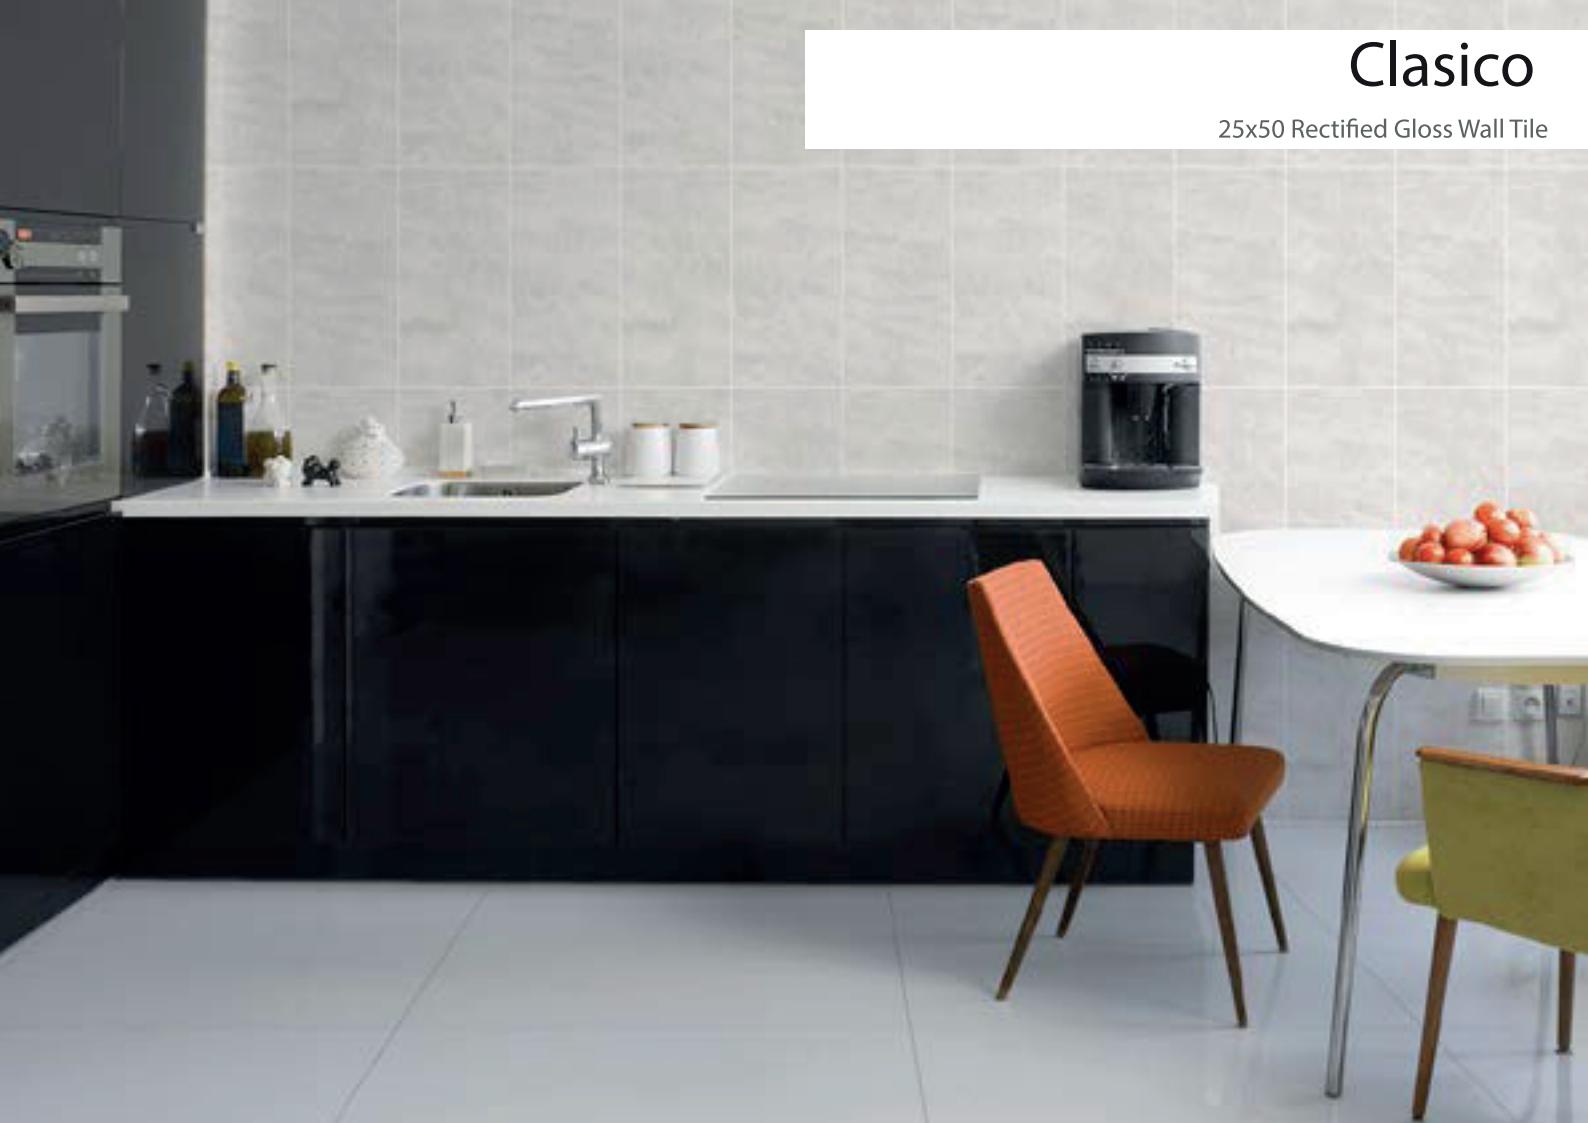

Grey

Beige

Cemento Rustico

30x60 Matt Porcelain

Clasico

25x50 Rectified Gloss Wall Tile

White

Light Grey