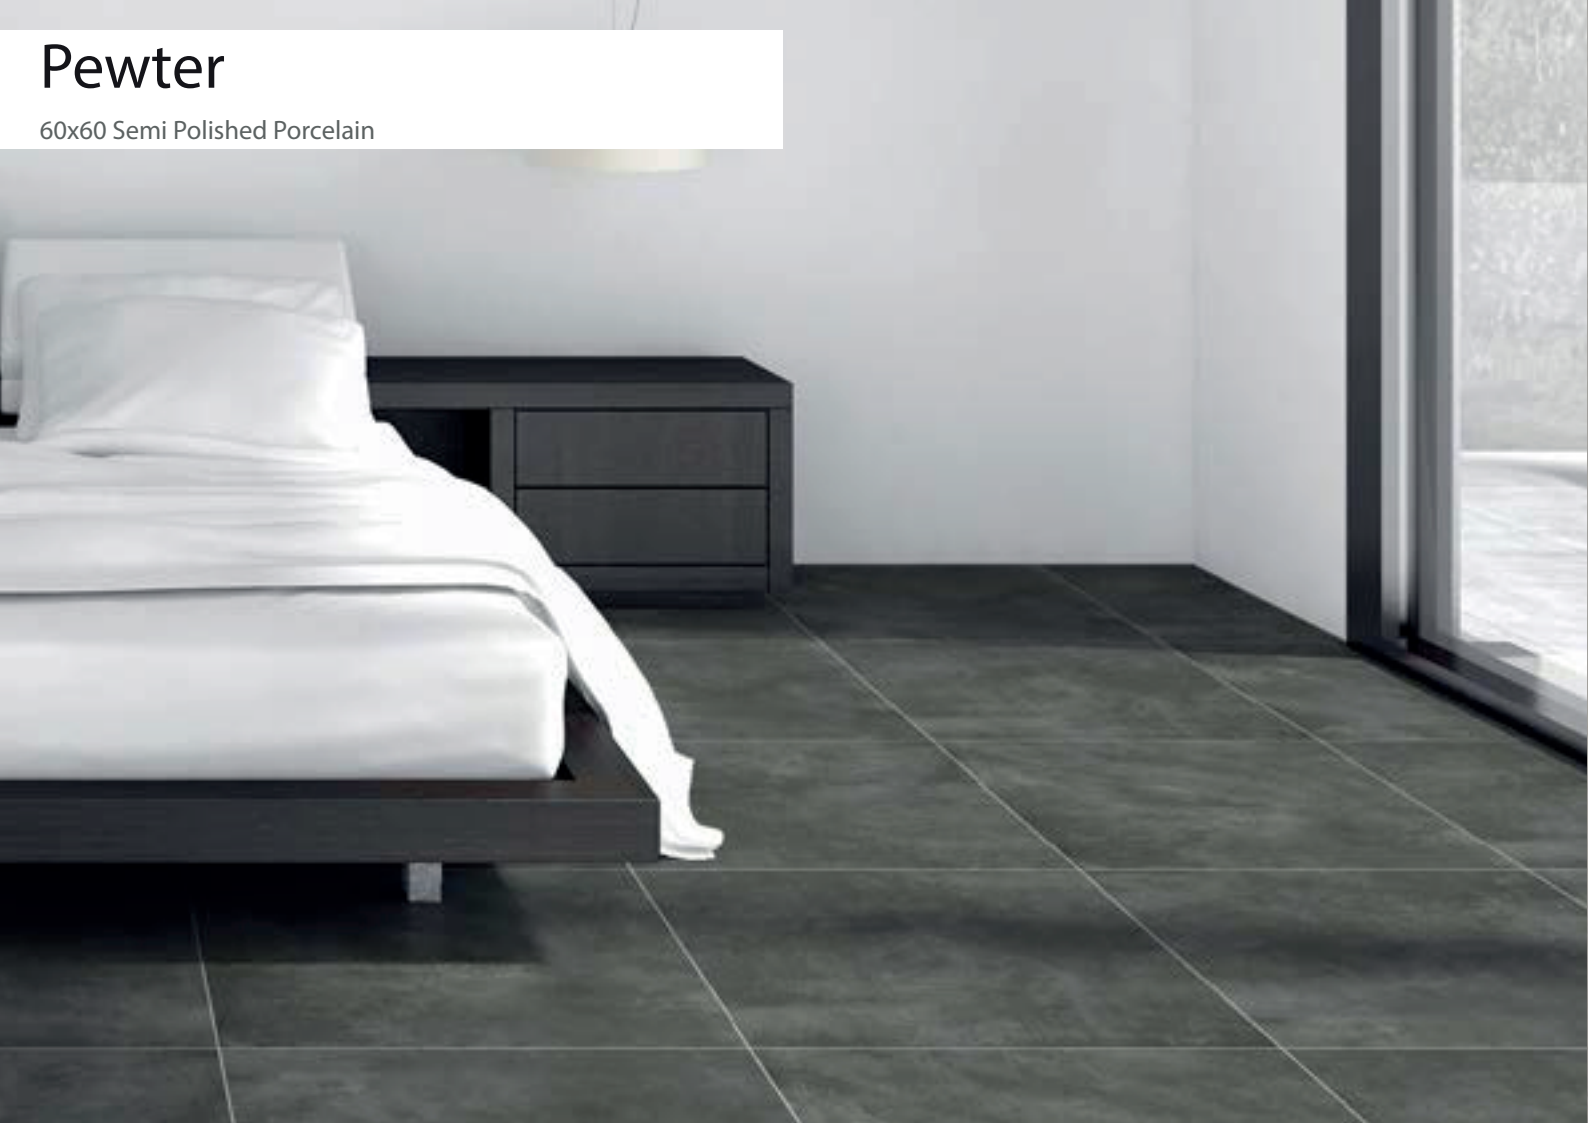

Pewter

60x60 Semi Polished Porcelain