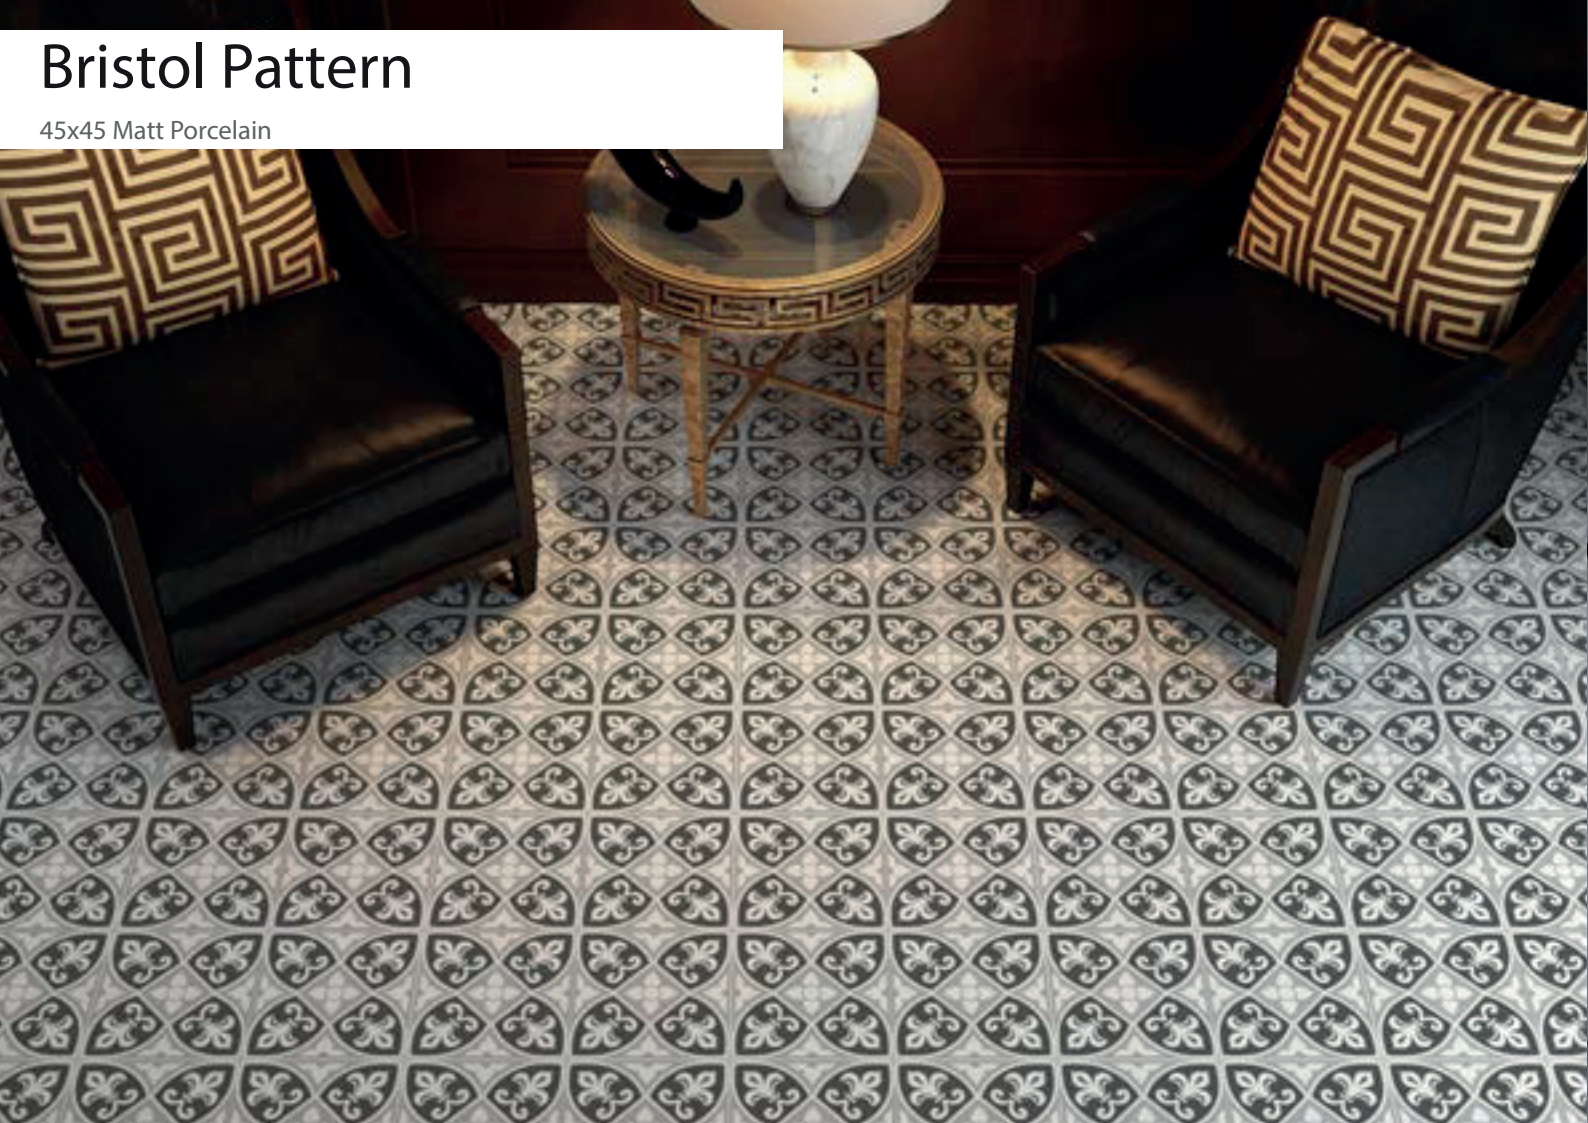

Bristol Pattern

45x45 Matt Porcelain

Grey