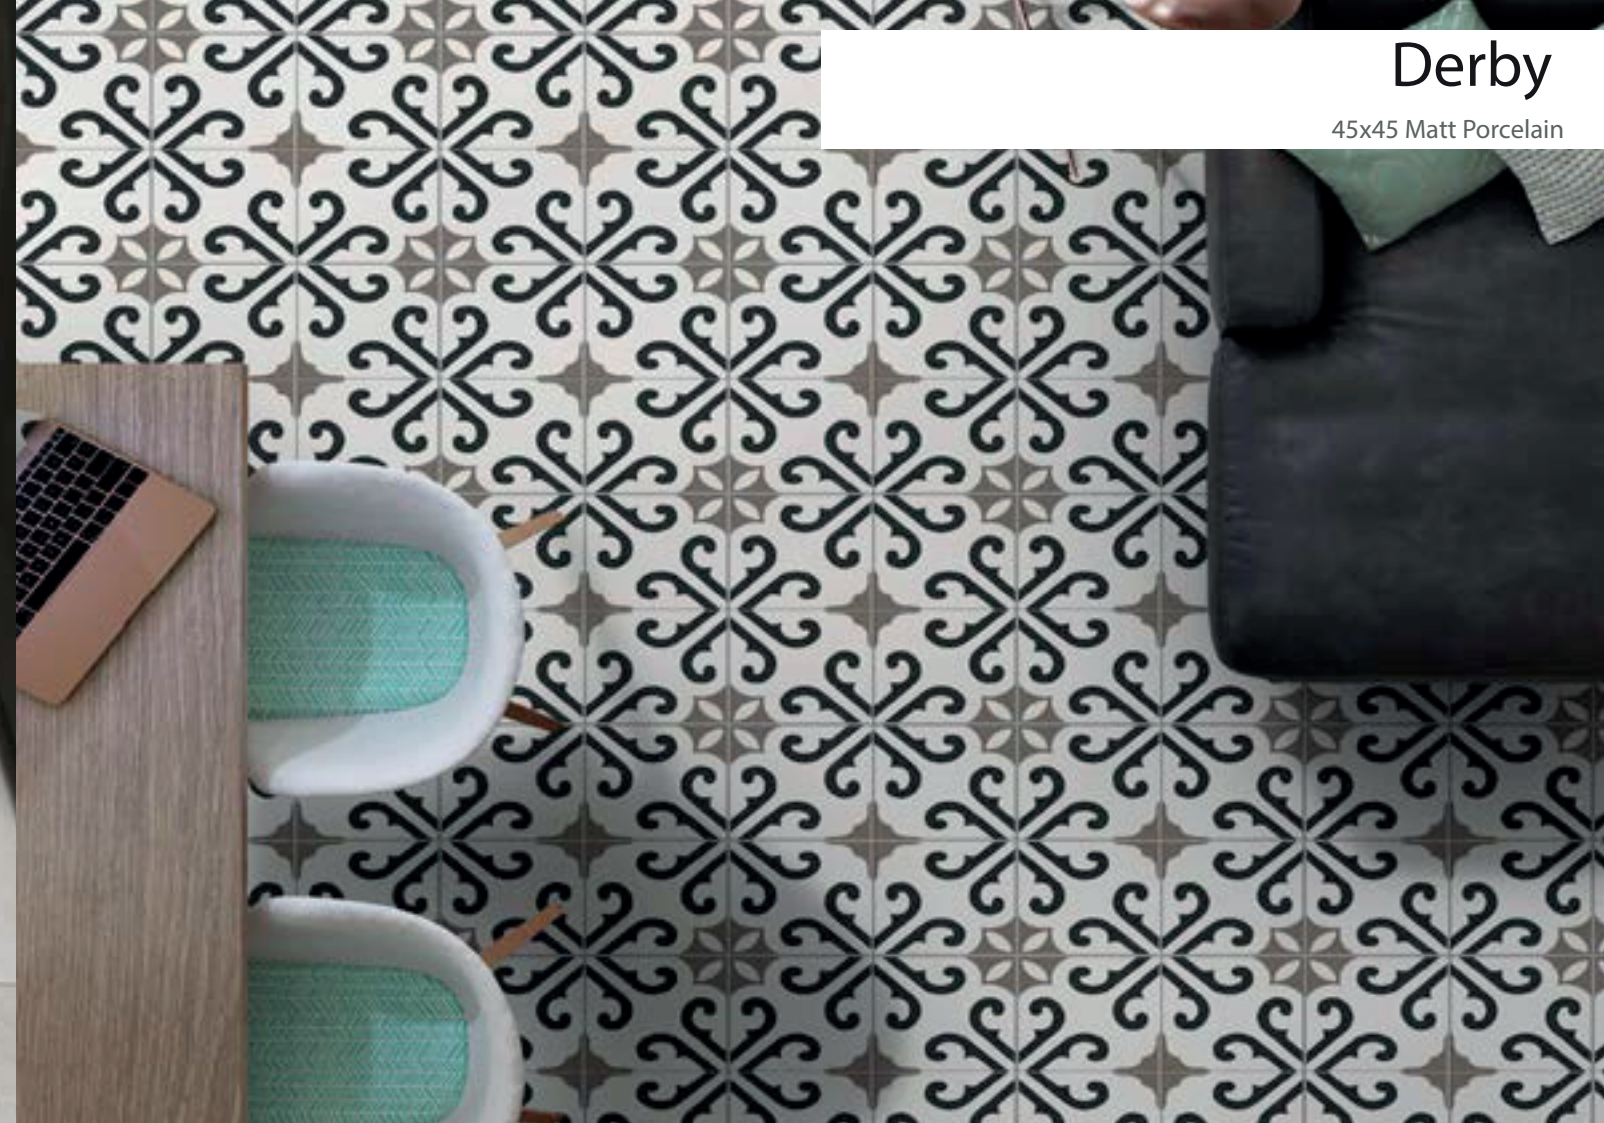

Dark Grey

Light Grey

Cream

Delta

30x60 Matt Porcelain

Derby

45x45 Matt Porcelain

Beige