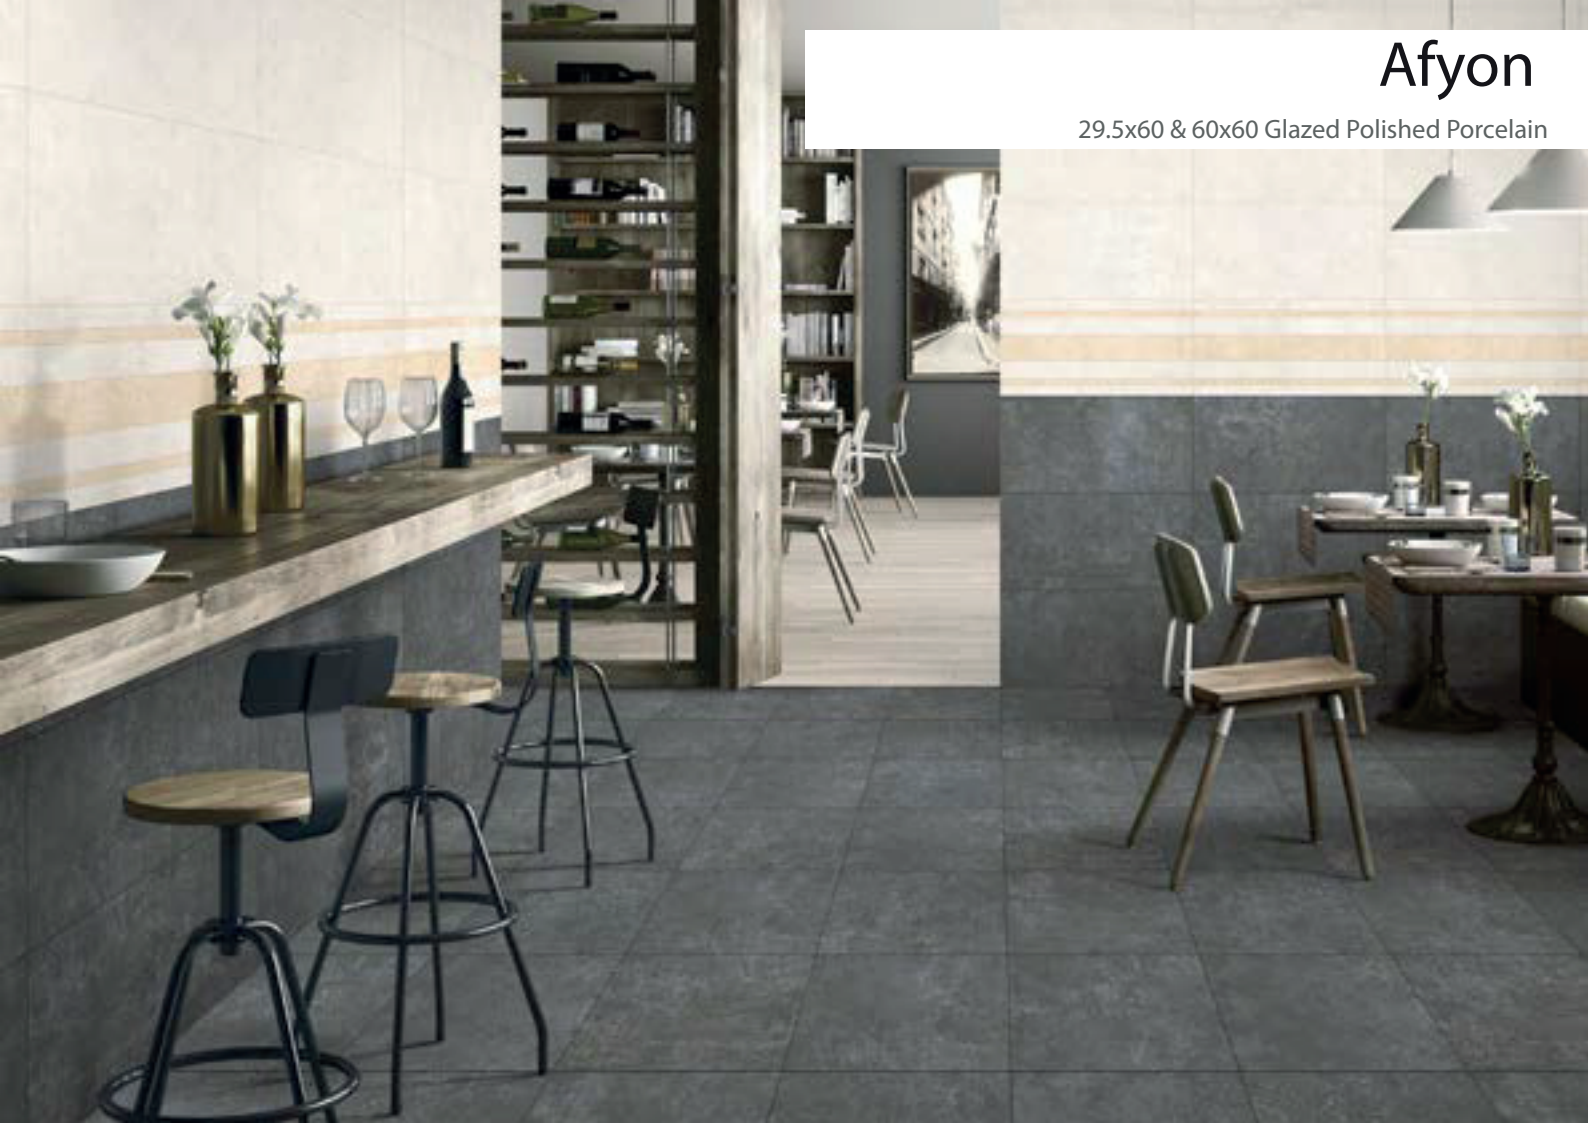

2020

General Collection

Absolute

60x120 Glazed Porcelain

Afyon

29.5x60 & 60x60 Glazed Polished Porcelain

Cream

Moka