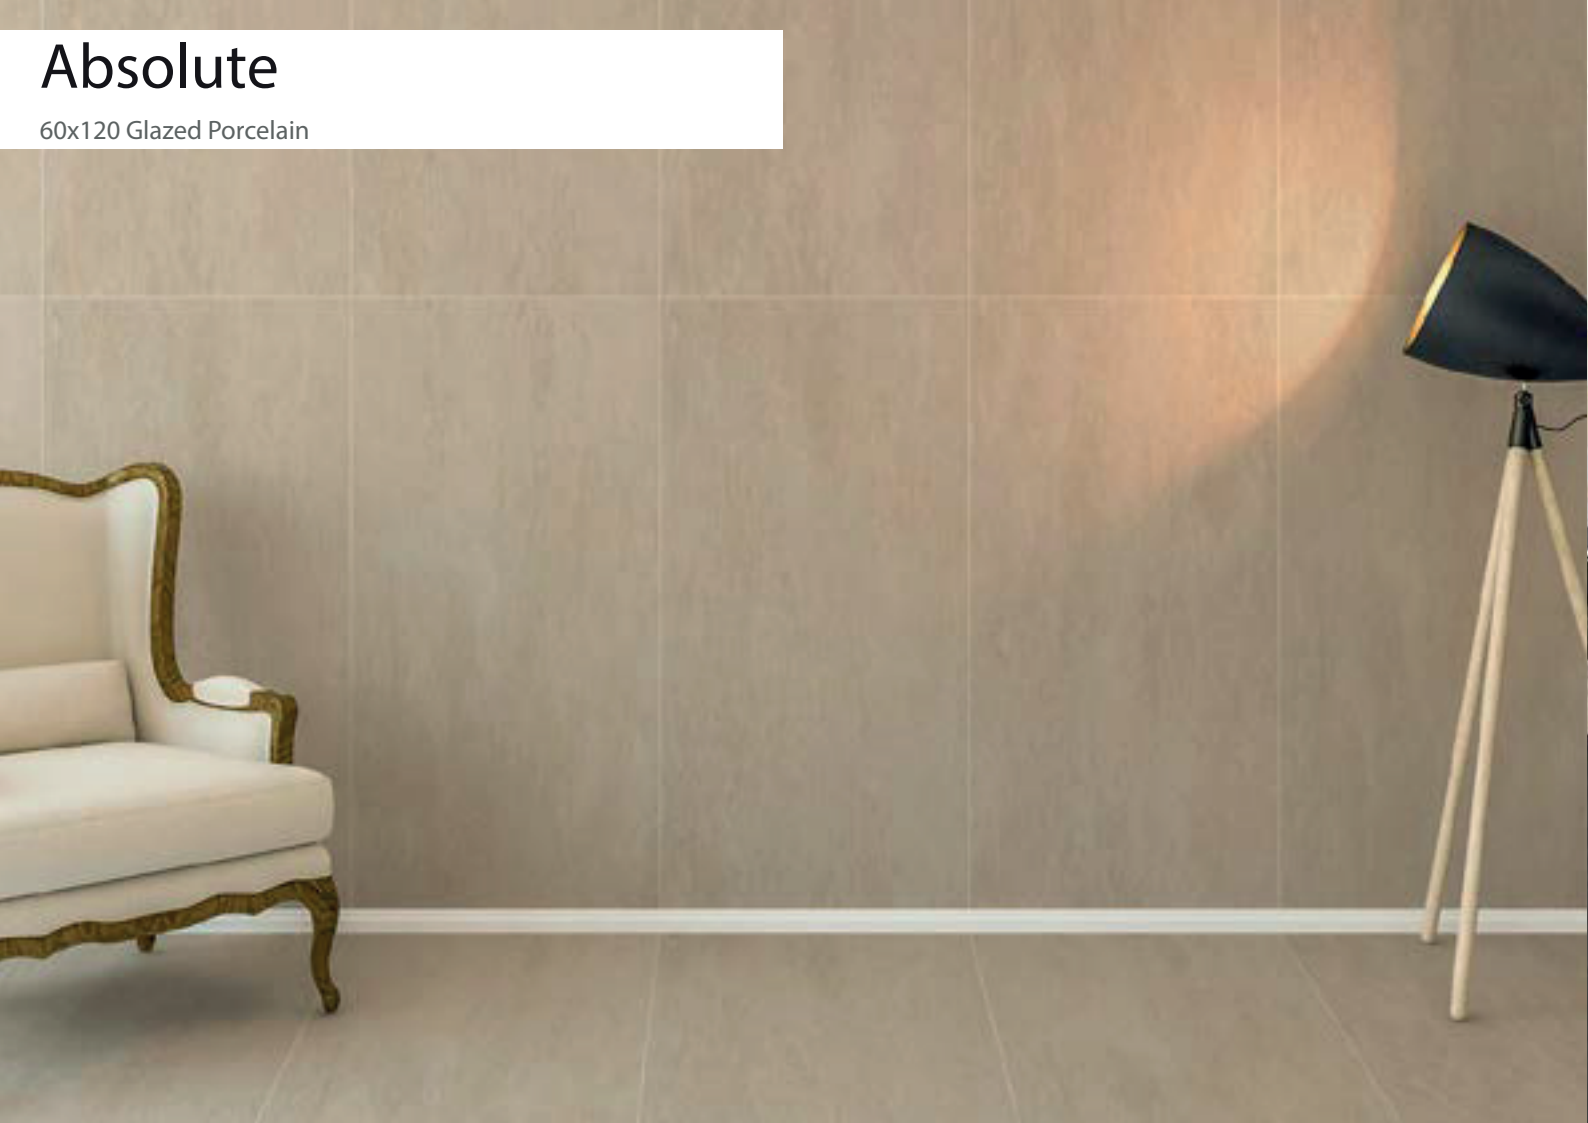

Absolute

60x120 Glazed Porcelain