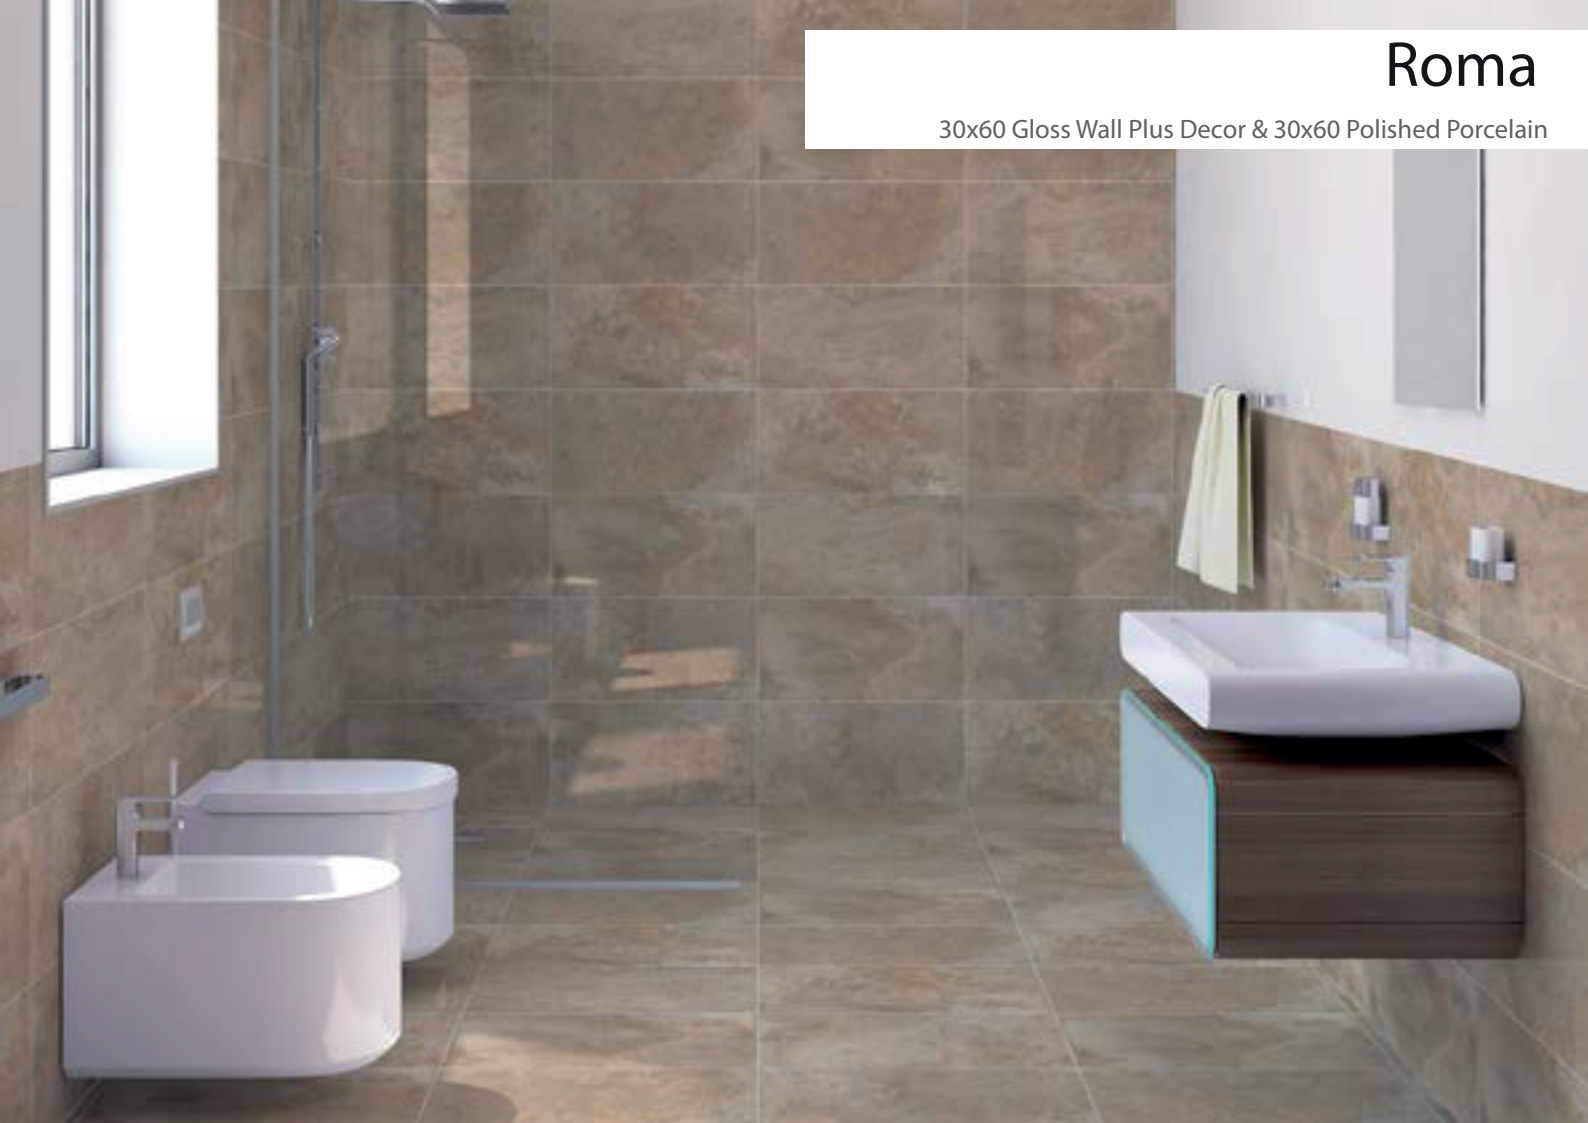

Crema

Coffee

Gris

Real

80x80 & 40x80 Rectified Polished Porcelain

Roma

30x60 Gloss Wall Plus Decor & 30x60 Polished Porcelain

Bianco