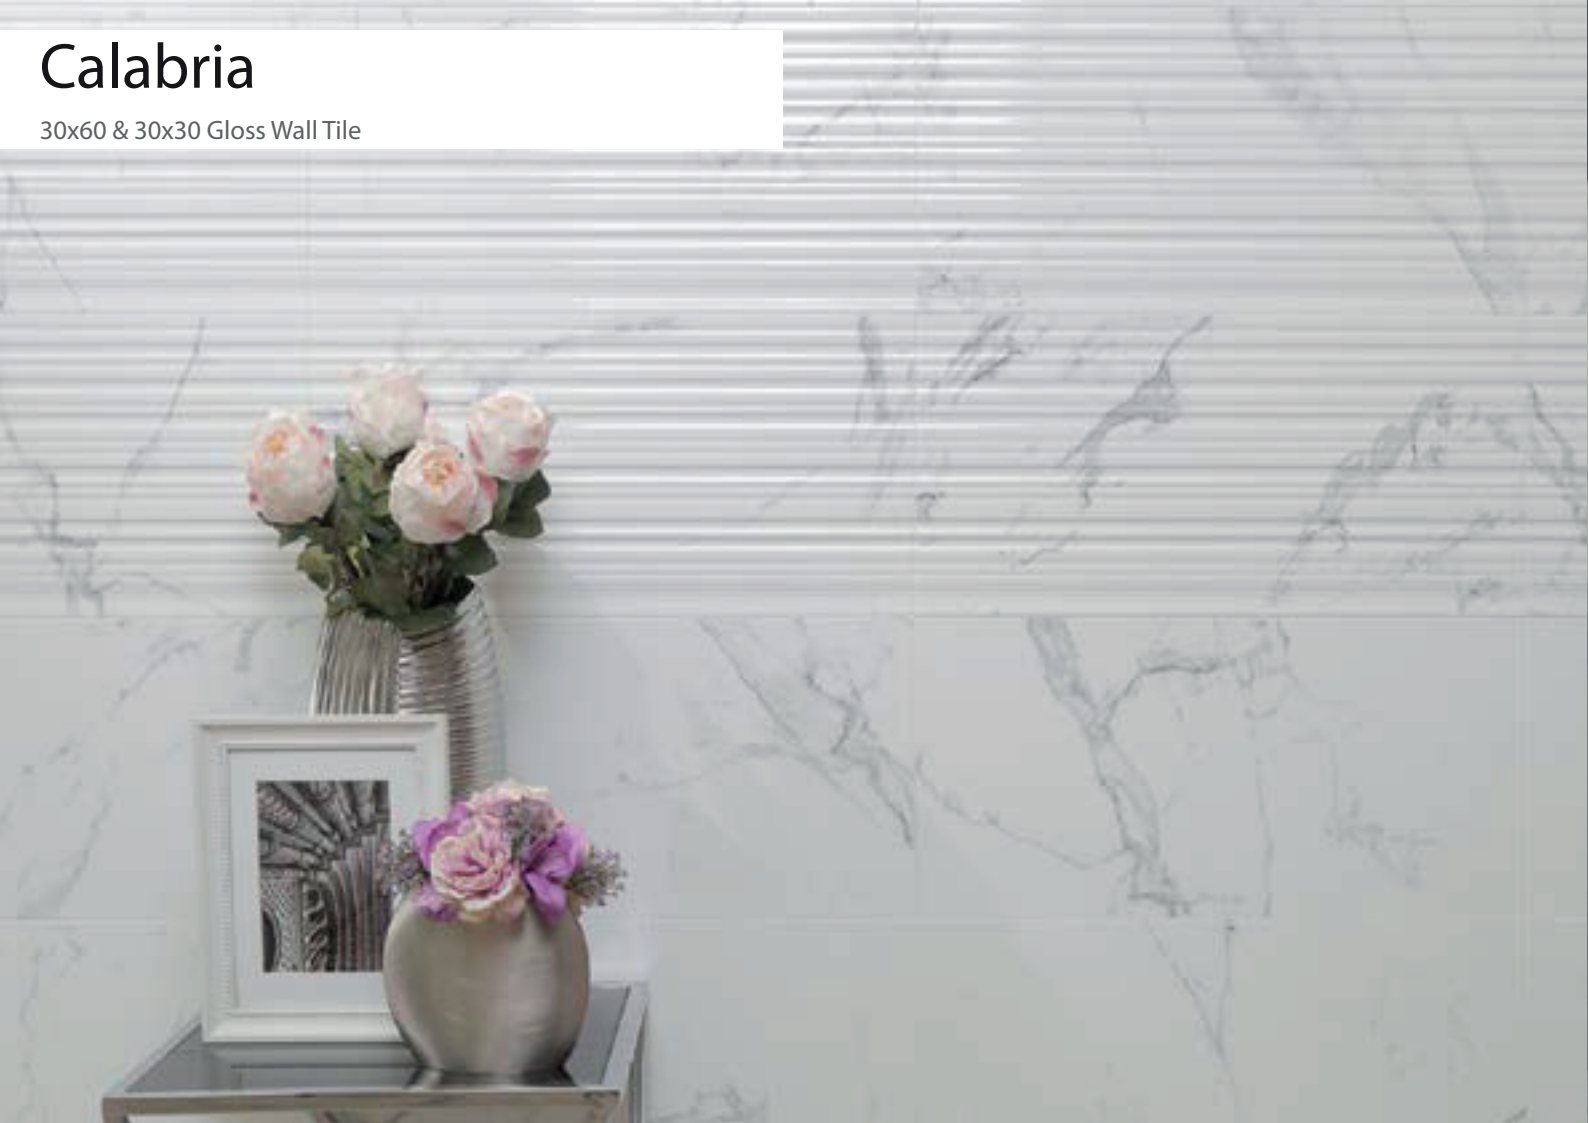

Calabria

30x60 & 30x30 Gloss Wall Tile