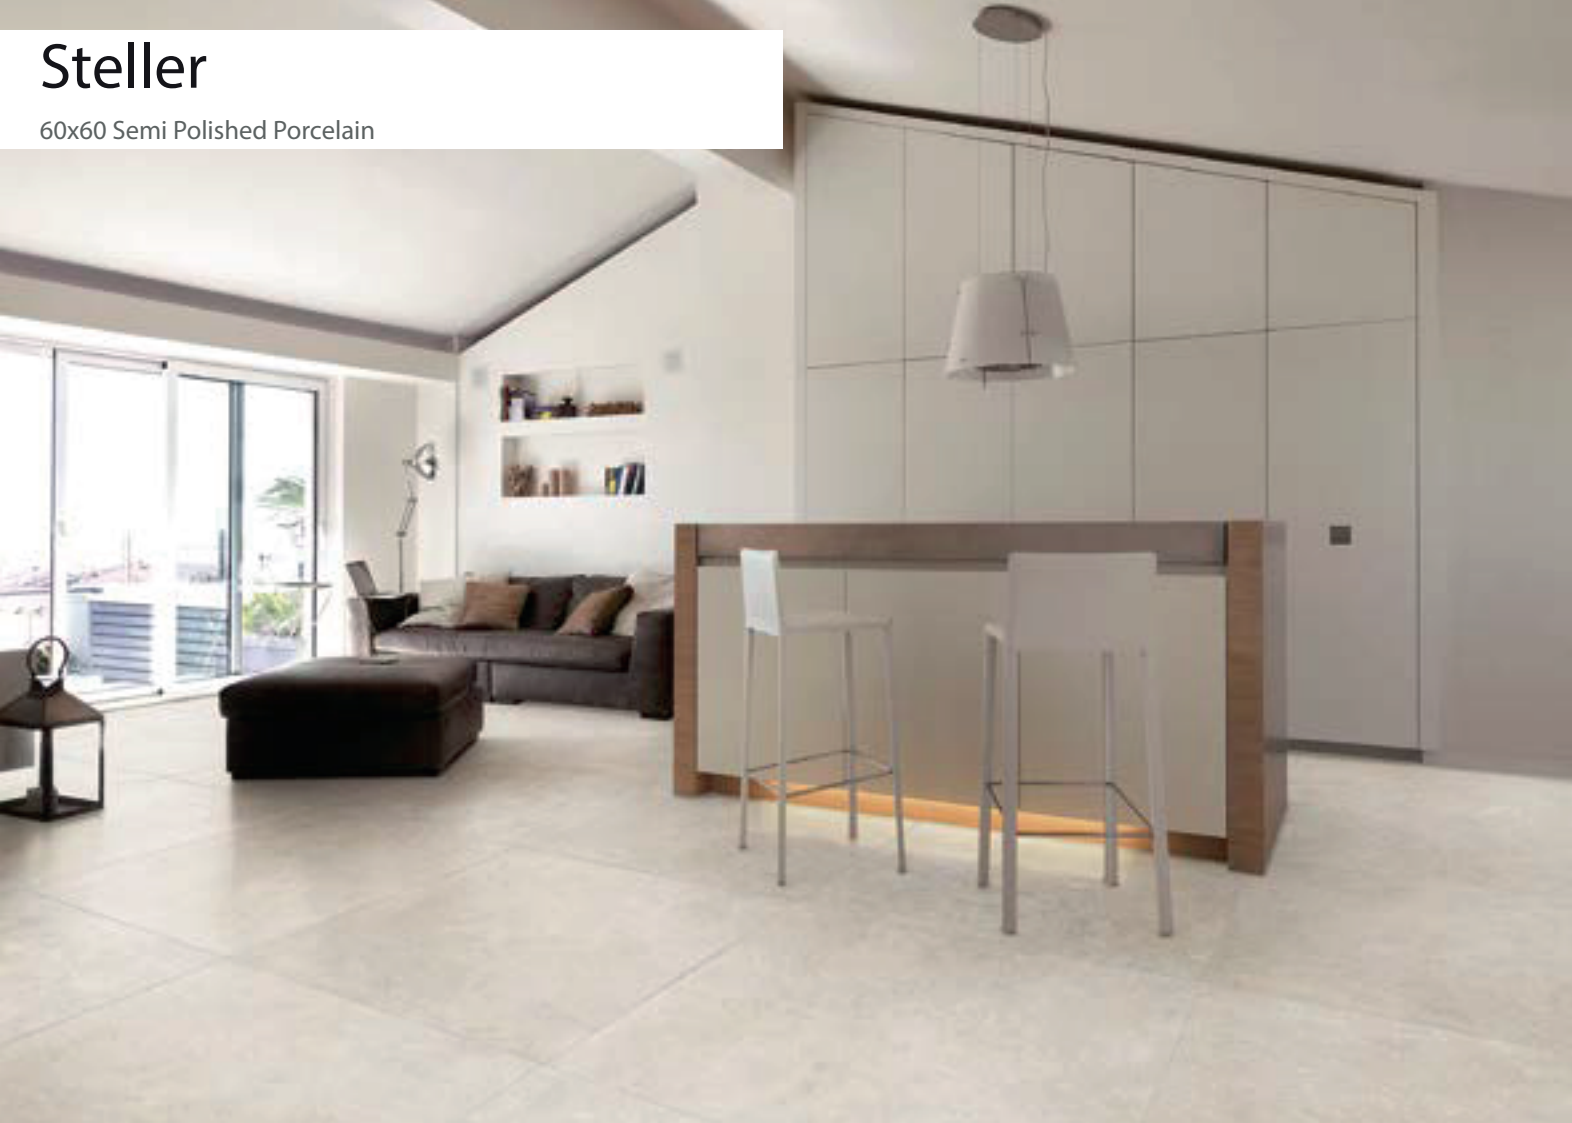

45x45 Matt Porcelain

Blue

Available in 30x60 Ceramic Wall | Matt Available in 60x60 Only

Steller

60x60 Semi Polished Porcelain

Strata

30x60 & 60x60 Polished Porcelain

Beige