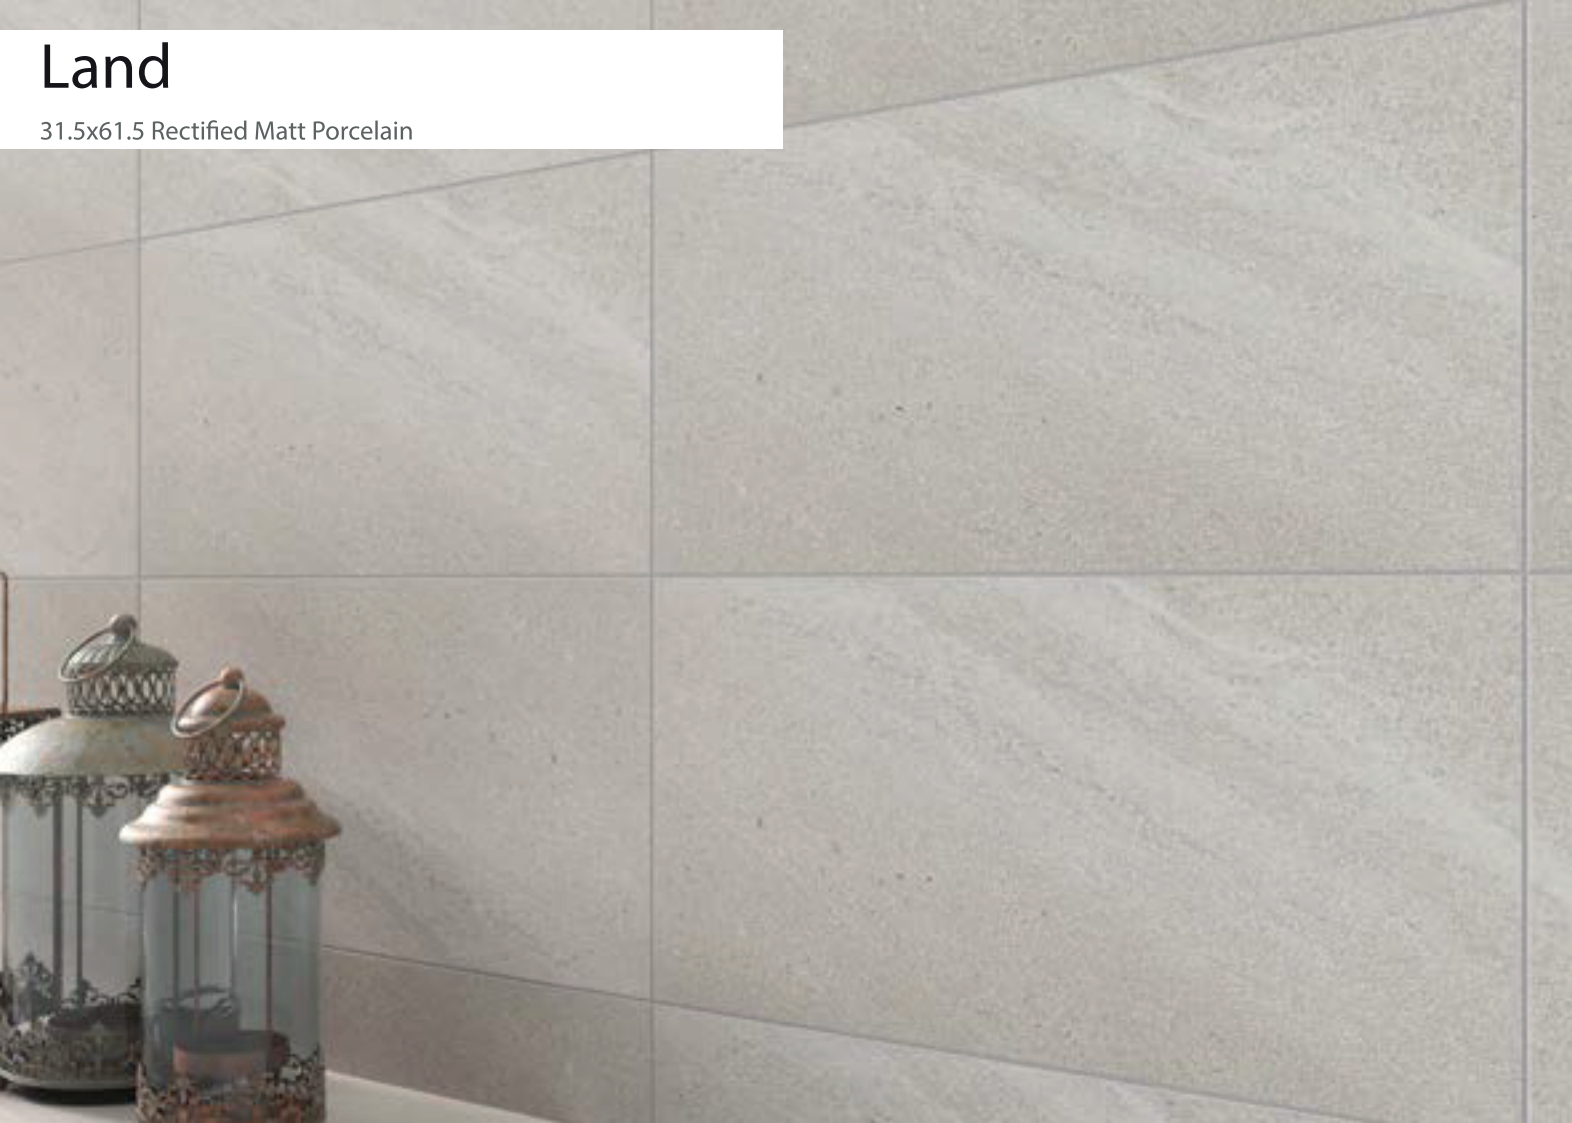

Black

Grey

Blue

Land

31.5x61.5 Rectified Matt Porcelain

Liso

10x30 Matt & Gloss Tile

White