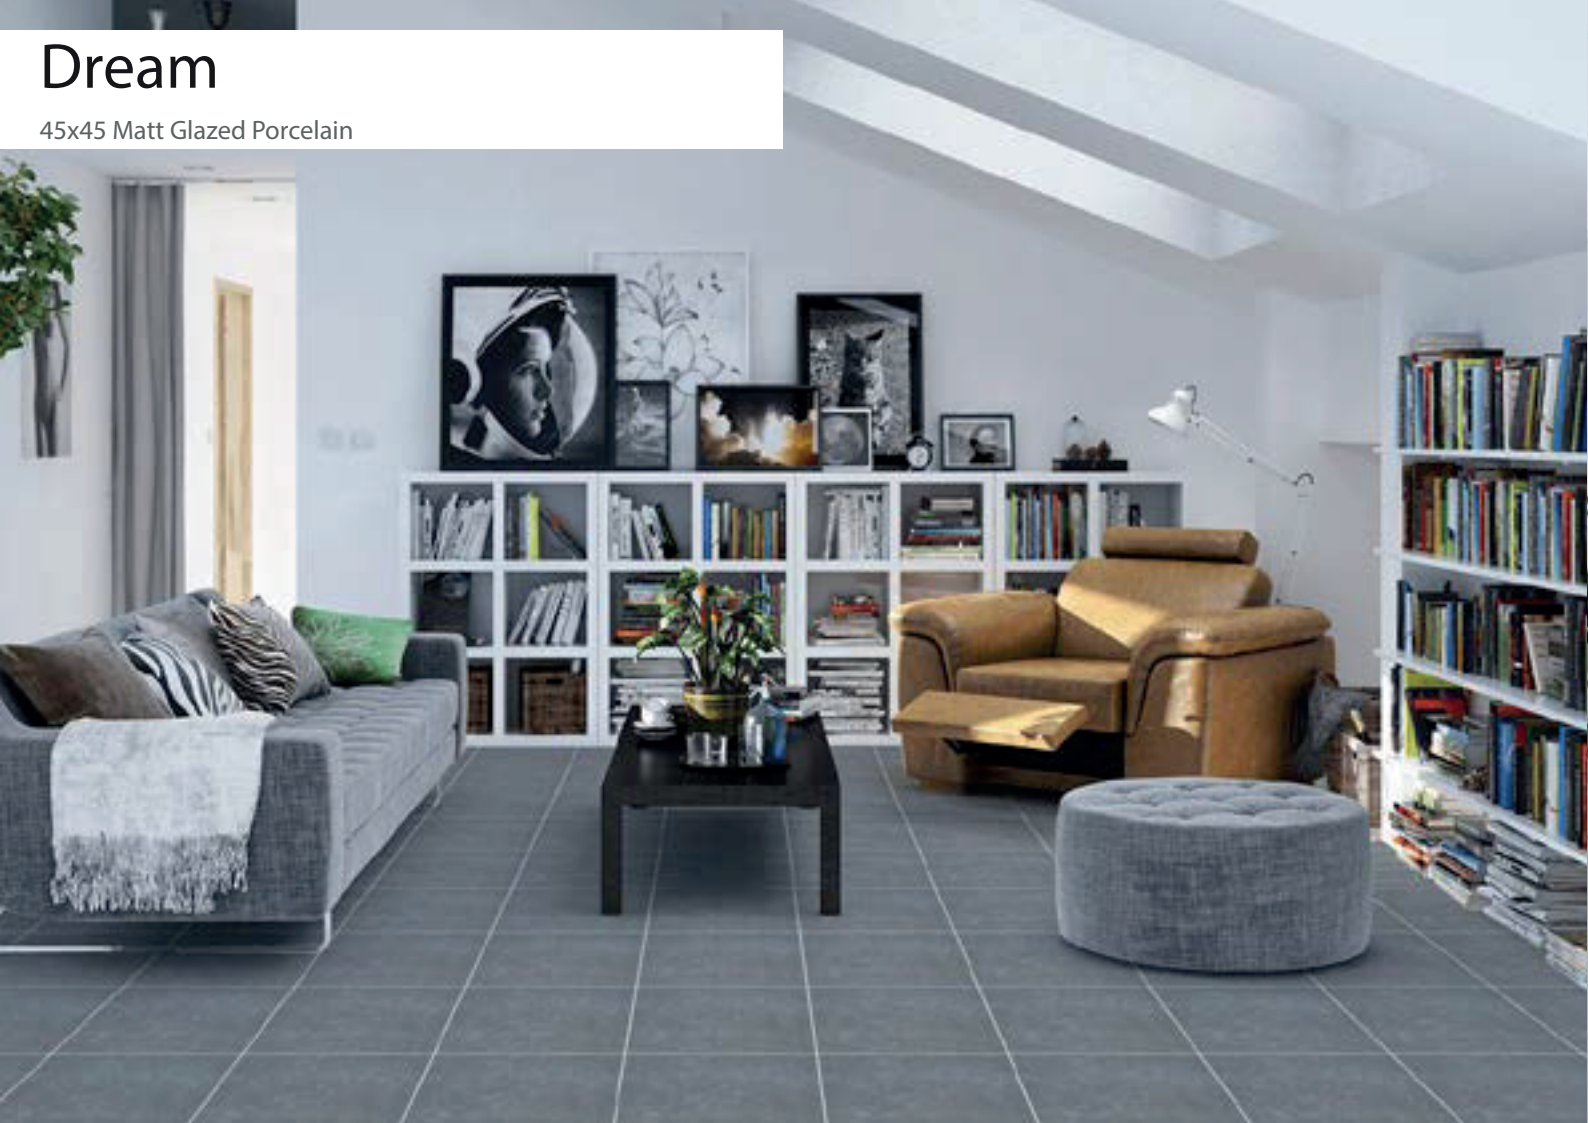

Dream

45x45 Matt Glazed Porcelain