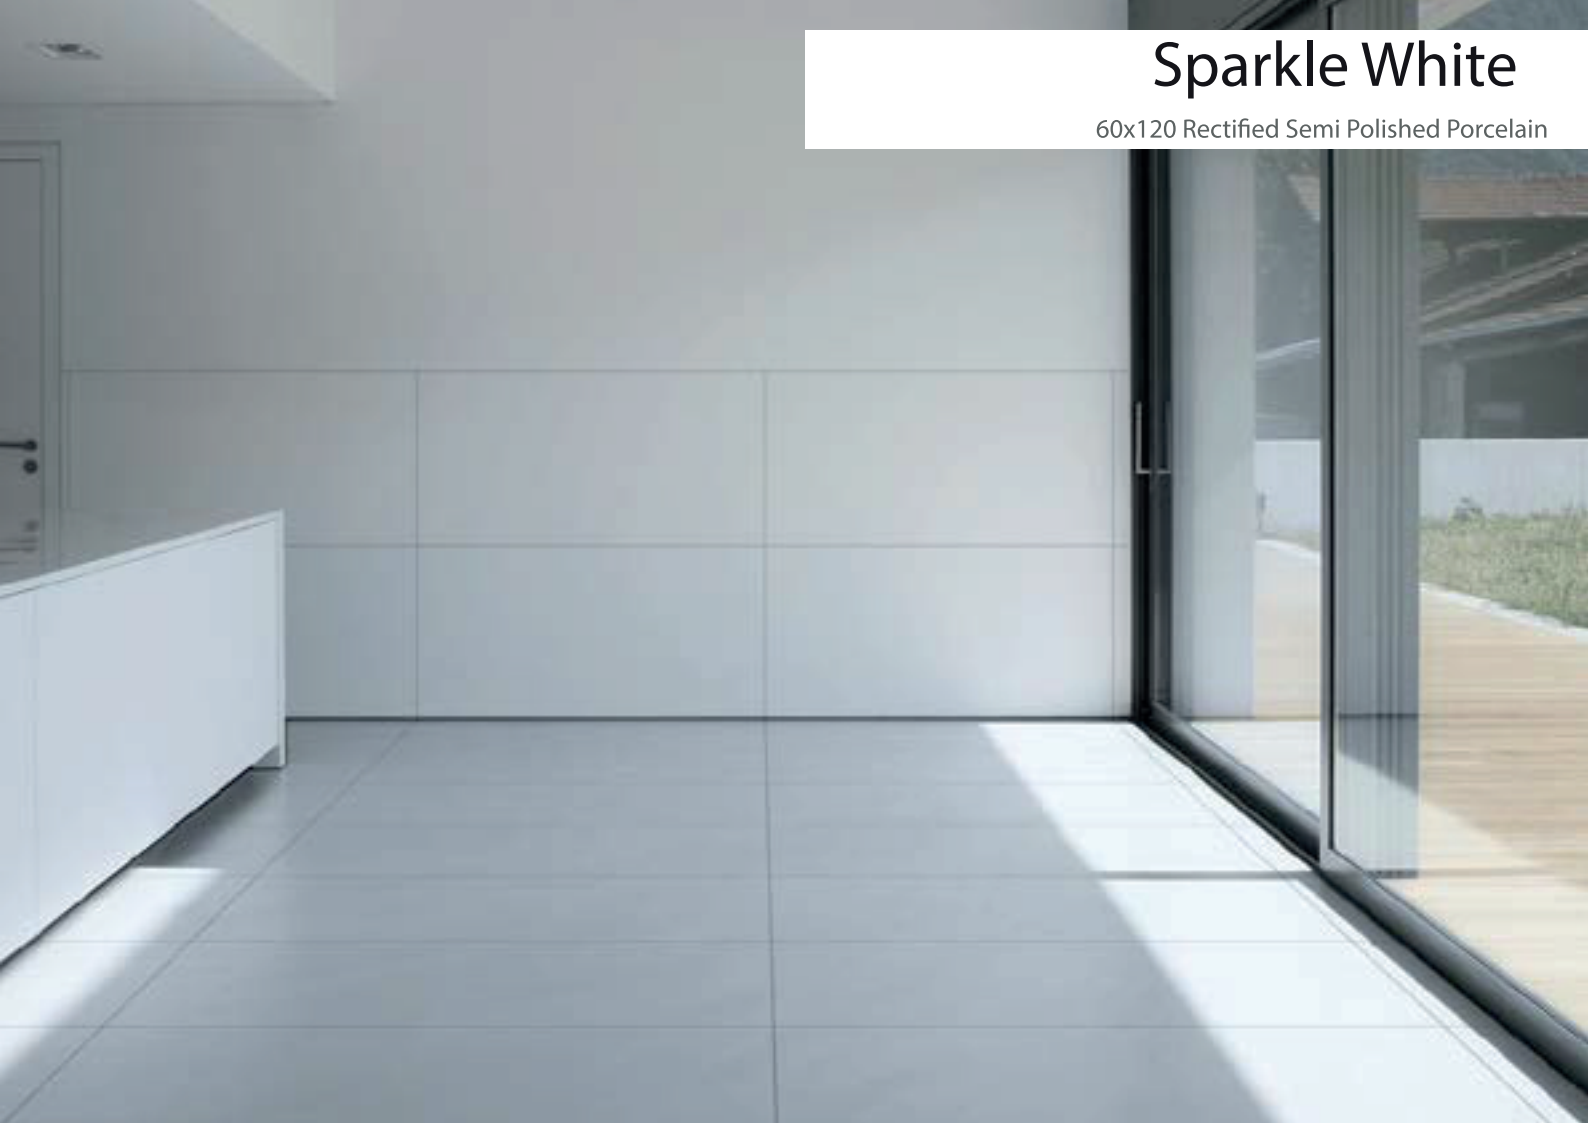

Sparkle White

60x120 Rectified Semi Polished Porcelain

White