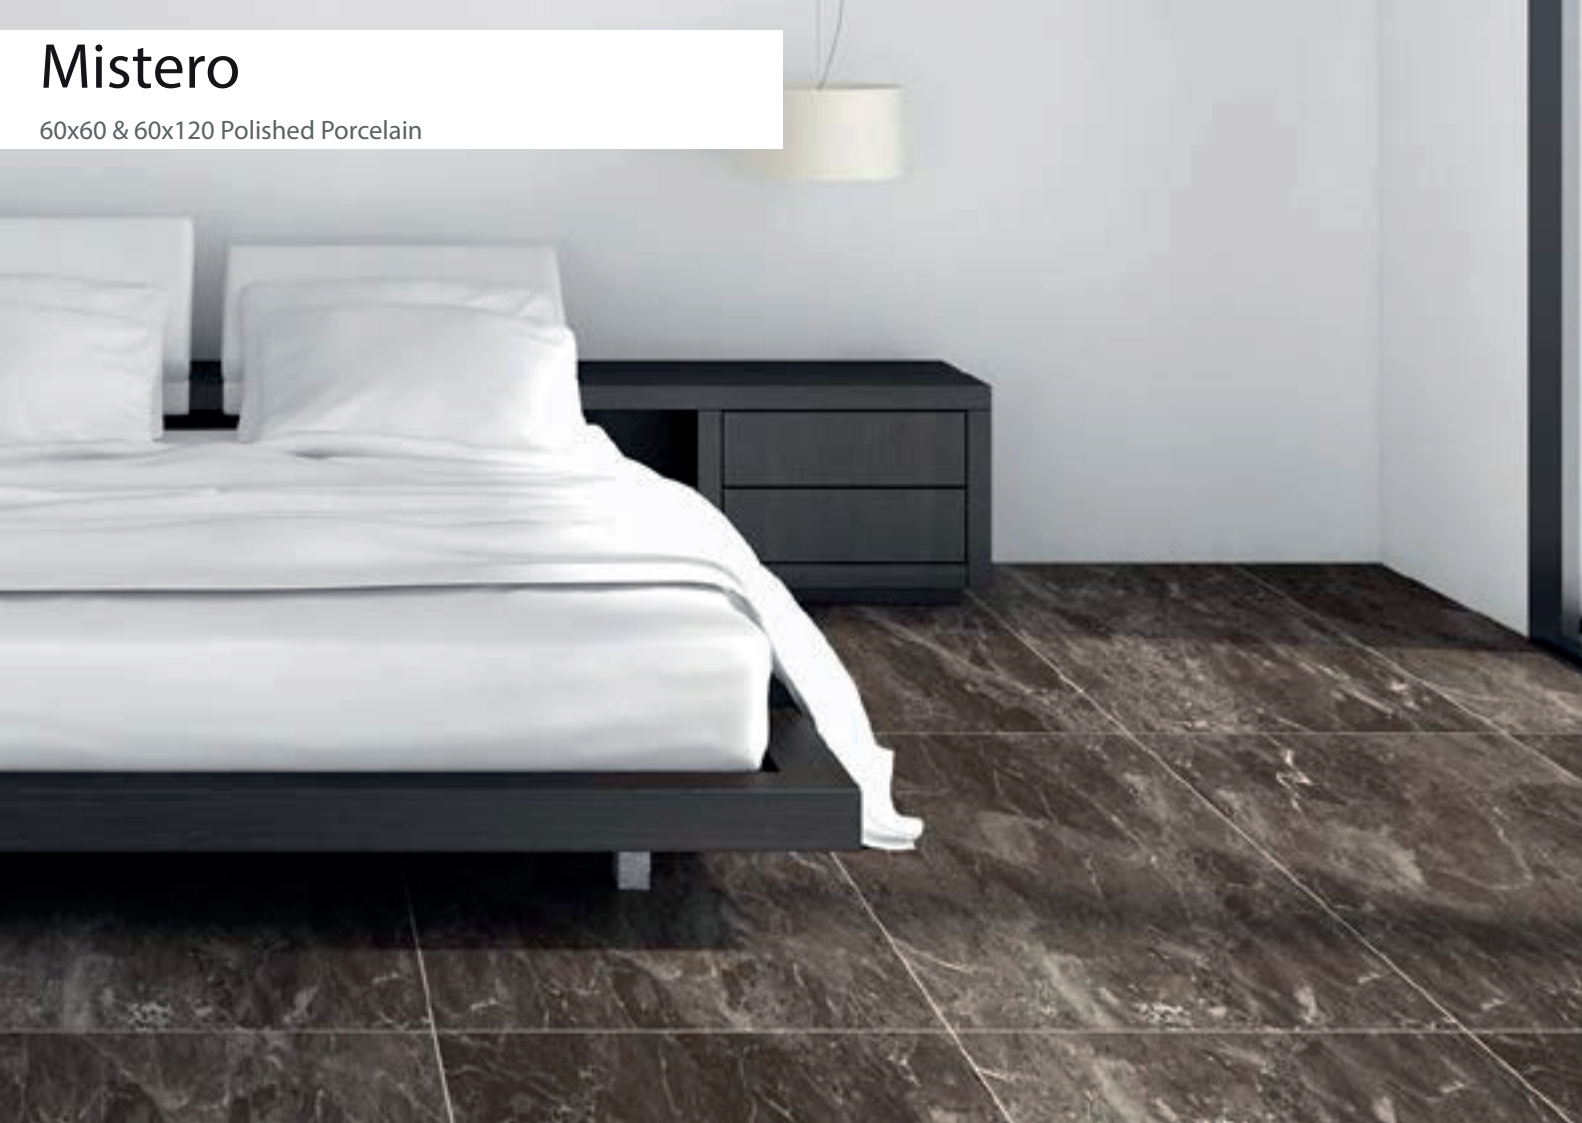

Dark Beige Stripe Decor

Dark Grey Stripe Decor

Ivory

Grey

Mistero

60x60 & 60x120 Polished Porcelain

Mix Stone

60x60, 29.8x60 & 29.8x29.8 Matt Porcelain