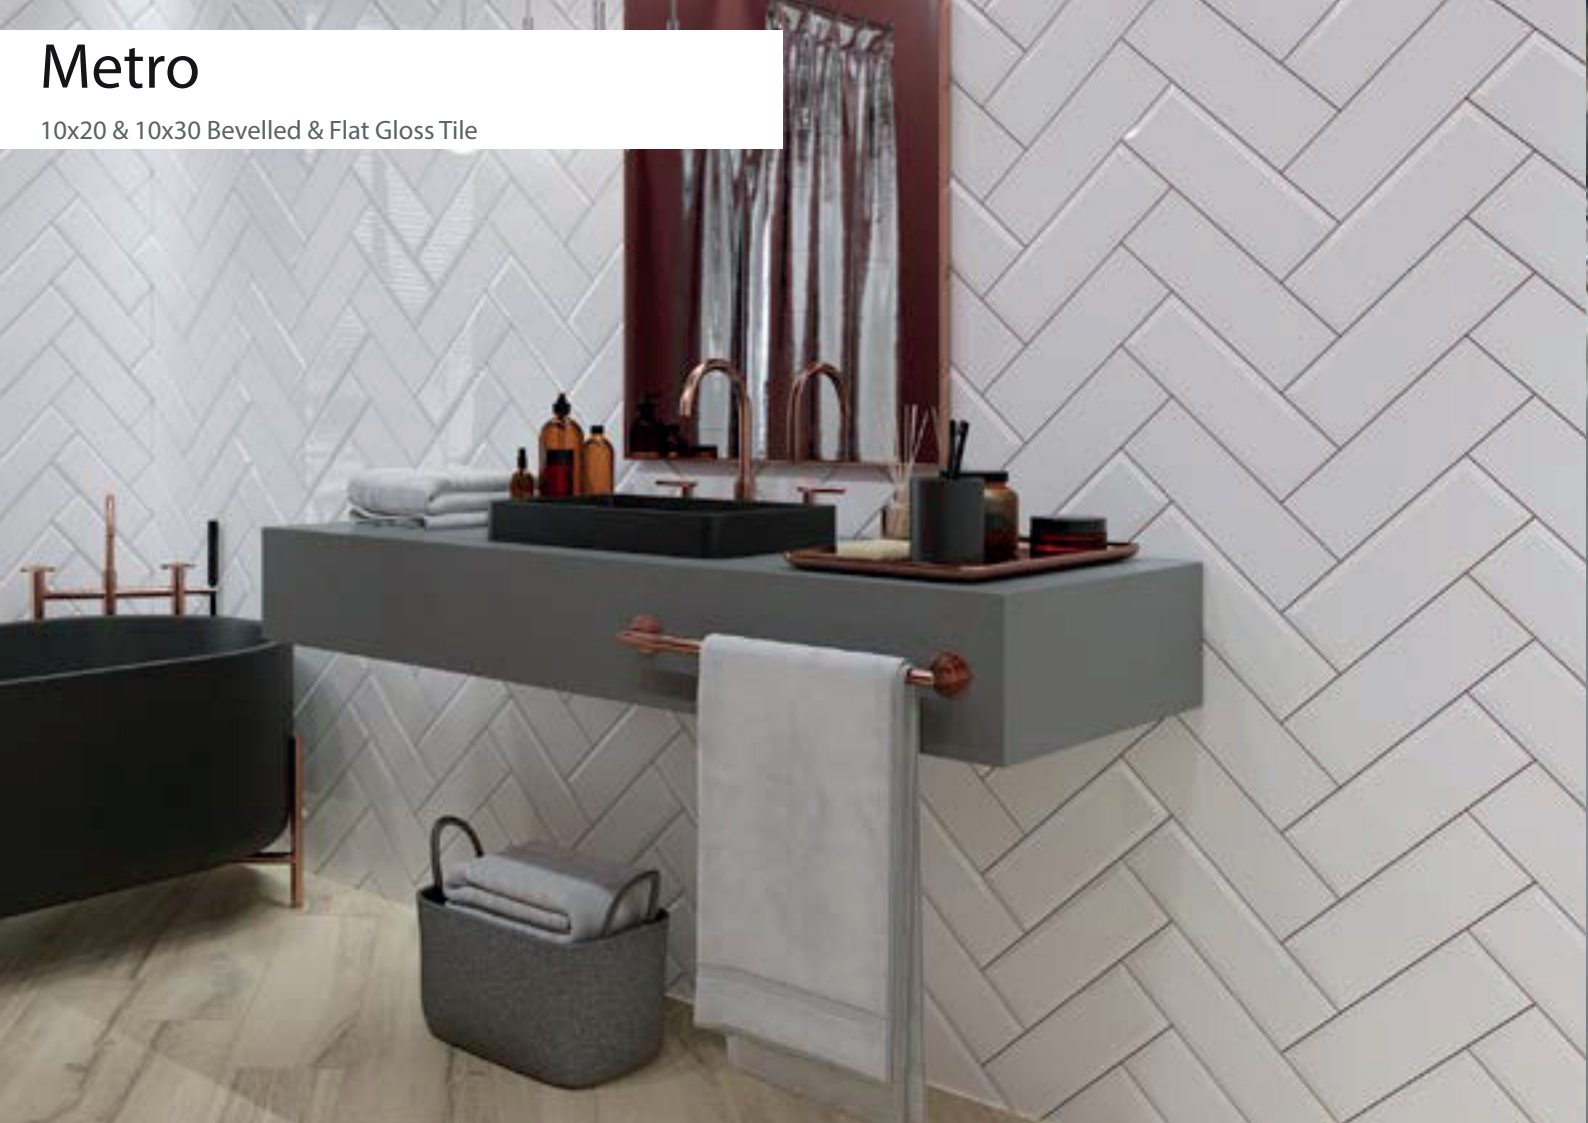

Metropoli

40x80 & 80x80 Rectified Semi Polished Porcelain

White

Beige

Light Grey

Dark Grey

Black

White