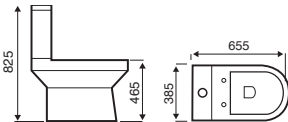

COMFORT HEIGHT WC