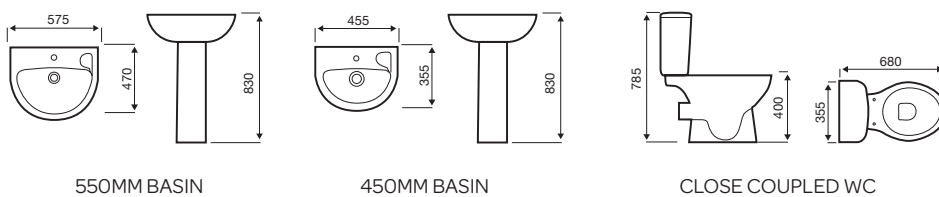

Milton

NOTE: KARTELL UK RESERVES THE RIGHT TO MAKE CHANGES IN PRODUCTS AND TECHNICAL DETAILS WITHOUT PRIOR NOTICE. FOR EXACT MEASUREMENTS, IN PARTICULAR FOR CUSTOMIZED INSTALLATION SCENARIOS, IT CAN ONLY BE TAKEN FROM THE FINISHED CERAMIC PRODUCT.