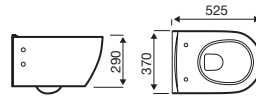

METRO-K WALL HUNG PAN