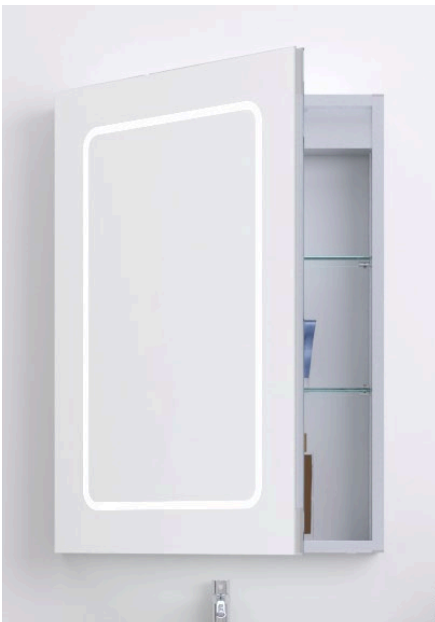

### Prism

700X500MM LED MIRROR CABINET

- SENSOR SWITCH
- DEMISTER PAD
- CHARGING SOCKET FOR SHAVER OR TOOTHBRUSH
- TWO GLASS SHELVES
- DOUBLE SIDED MIRROR DOOR

**MIR101**

**£449.00**

### Spectrum

700X500MM LED MIRROR CABINET

- SENSOR SWITCH
- DEMISTER PAD
- CHARGING SOCKET FOR SHAVER OR TOOTHBRUSH
- TWO GLASS SHELVES
- DOUBLE SIDED MIRROR DOOR

**MIR102**

**£449.00**

### Frame

700X500MM LED MIRROR CABINET

- SENSOR SWITCH
- DEMISTER PAD
- CHARGING SOCKET FOR SHAVER OR TOOTHBRUSH
- TWO GLASS SHELVES
- DOUBLE SIDED MIRROR DOOR

**MIR103**

**£449.00**