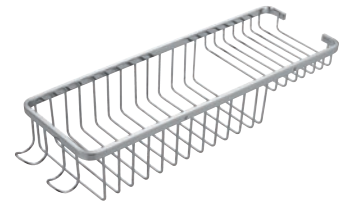

# WIRE ACCESSORIES

2 Year Guarantee

HANGING SHOWER TIDY  
ACC103

£109.00

SOAP BASKET  
ACC099

£52.00

SOAP BASKET WITH HOOK  
ACC100

£89.00