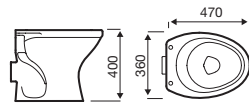

## Additional Sanitaryware

BERWICK LOW LEVEL CISTERN

BERWICK LOW LEVEL WC PAN

METRO-K WALL HUNG PAN