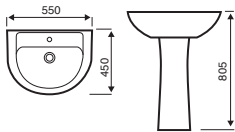

Style

550 BASIN