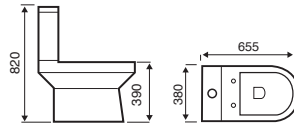

CLOSE COUPLED WC