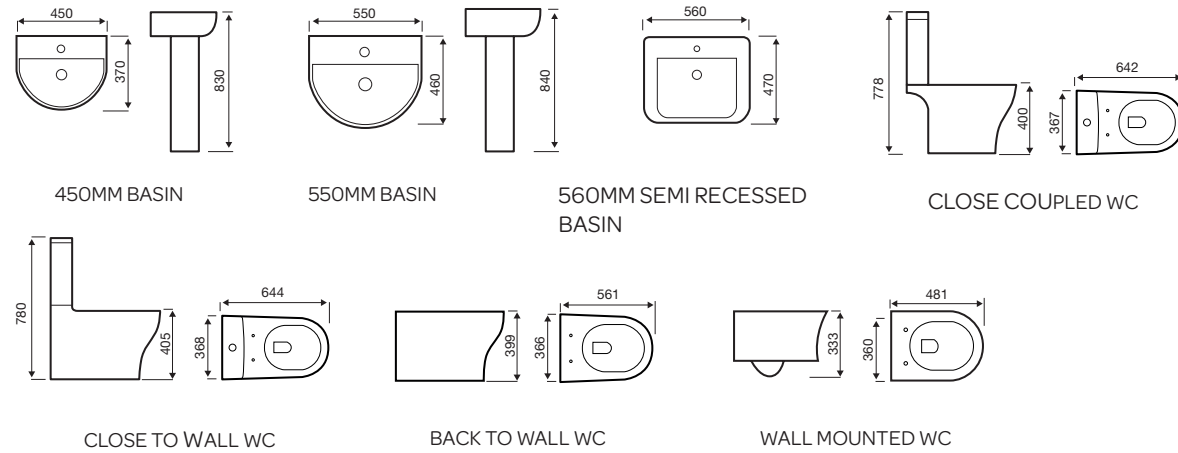

Kameo

450MM BASIN

550MM BASIN

560MM SEMI RECESSED BASIN

CLOSE COUPLED WC

CLOSE TO WALL WC

BACK TO WALL WC

WALL MOUNTED WC