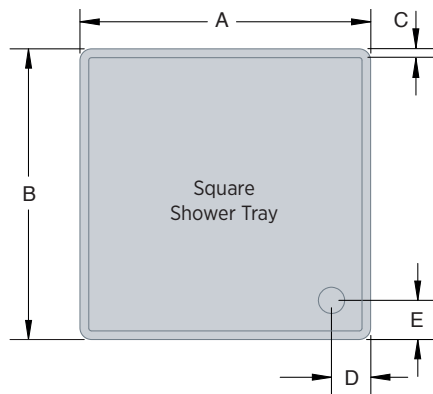

OTHER DIMENSIONS
TRAY HEIGHT: 45MM
WASTE HOLE: 90MM

Low Profile Shower Trays - Square

Size (mm)	A	B	C	D	E
700 x 700	700	700	52	135	135
760 x 760	760	760	52	135	135
800 x 800	800	800	52	135	135
900 x 900	900	900	52	135	135
1000 x 1000	1000	1000	52	135	135

Low Profile Shower Trays - Rectangle

Size (mm)	A	B	C	D	E
900 x 700	900	700	52	135	135
900 x 760	900	760	52	135	135
900 x 800	900	800	52	135	135
1000 x 700	1000	700	52	135	135
1000 x 760	1000	760	52	135	135
1000 x 800	1000	800	52	135	135
1000 x 900	1000	900	52	135	135
1100 x 760	1100	760	52	135	135
1100 x 800	1100	800	52	135	135
1100 x 900	1100	900	52	135	135
1200 x 700	1200	700	52	135	135
1200 x 760	1200	760	52	135	135
1200 x 800	1200	800	52	135	135
1200 x 900	1200	900	52	135	135
1300 x 800	1300	800	52	135	135
1400 x 700	1400	700	52	135	135
1400 x 800	1400	800	52	135	135
1400 x 900	1400	900	52	135	135
1500 x 700	1500	700	52	135	135
1500 x 760	1500	760	52	135	135
1500 x 800	1500	800	52	135	135
1500 x 900	1500	900	52	135	135
1600 x 700	1600	700	52	135	135
1600 x 760	1600	760	52	135	135
1600 x 800	1600	800	52	135	135
1600 x 900	1600	900	52	135	135
1700 x 700	1700	700	52	135	135
1700 x 760	1700	760	52	135	135
1700 x 800	1700	800	52	135	135
1700 x 900	1700	900	52	135	135
1800 x 800	1800	800	52	135	135

Low Profile Shower Trays - Quadrant

Size (mm)	A	B	C	D	E	F
800 x 800	800	800	52	135	135	550
900 x 900	900	900	52	135	135	550
1000 x 1000	1000	1000	52	135	135	550
900 x 760	900	760	52	135	135	550
1000 x 800	1000	800	52	135	135	550
1200 x 800	1200	800	52	135	135	550
1200 x 900	1200	900	52	135	135	550