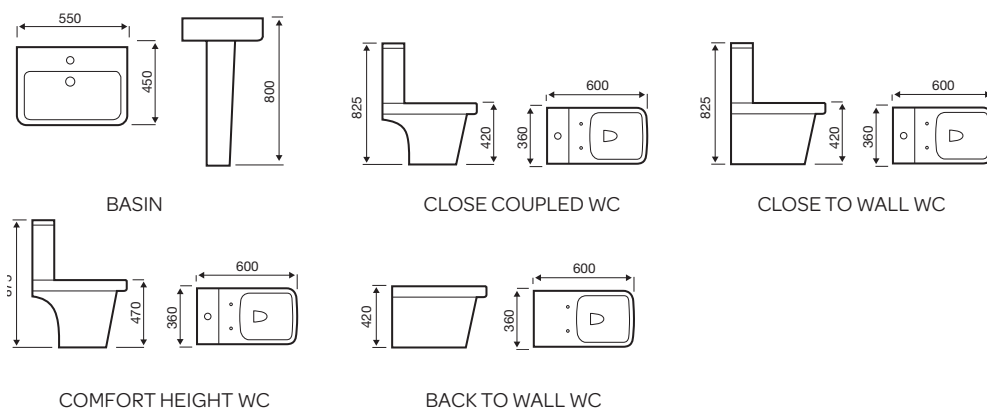

## Sicily

BASIN

CLOSE COUPLED WC

CLOSE TO WALL WC

COMFORT HEIGHT WC

BACK TO WALL WC