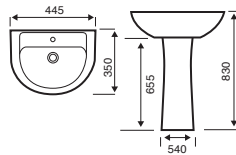

Additional Sanitaryware

Style

450 BASIN

Notes

Notes section containing horizontal lines for user input.