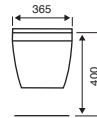

WALL HUNG WC