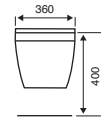

## Notes

Notes section containing horizontal lines for user input.

**OTHER DIMENSIONS**  
 TRAY HEIGHT: 45MM  
 WASTE HOLE: 90MM