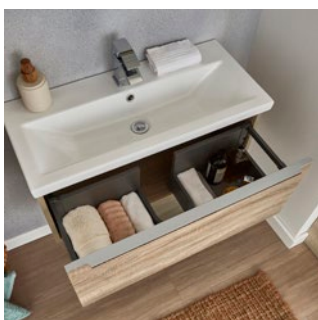

# KORE

6 Year Guarantee

Metal Drawer Box

Soft Close Technology

FOR FEATURED TAPS COLLECTION  
SEE PAGE 132

FOR MOST ACCURATE REPRESENTATION OF COLOUR  
SEE PAGE 199