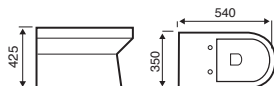

SEMI RECESSED BASIN

BACK TO WALL WC