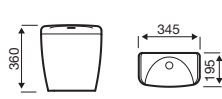

Additional Sanitaryware

BERWICK LOW LEVEL CISTERN