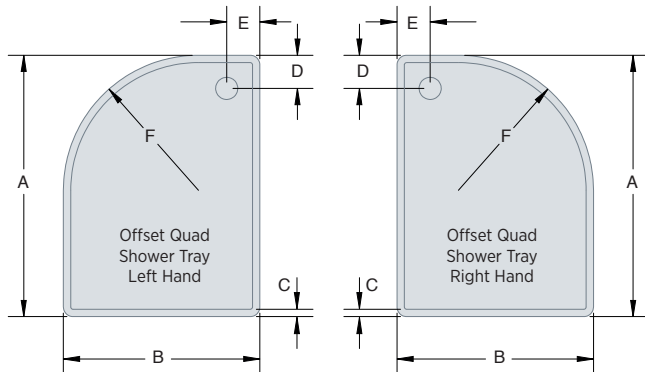

OTHER DIMENSIONS
TRAY HEIGHT: 45MM
WASTE HOLE: 90MM

Low Profile Shower Trays - Square

Size (mm)	A	B	C	D	E
700 x 700	700	700	52	135	135
760 x 760	760	760	52	135	135
800 x 800	800	800	52	135	135
900 x 900	900	900	52	135	135
1000 x 1000	1000	1000	52	135	135

Low Profile Shower Trays - Rectangle

Size (mm)	A	B	C	D	E
900 x 700	900	700	52	135	135
900 x 760	900	760	52	135	135
900 x 800	900	800	52	135	135
1000 x 700	1000	700	52	135	135
1000 x 760	1000	760	52	135	135
1000 x 800	1000	800	52	135	135
1000 x 900	1000	900	52	135	135
1100 x 760	1100	760	52	135	135
1100 x 800	1100	800	52	135	135
1100 x 900	1100	900	52	135	135
1200 x 700	1200	700	52	135	135
1200 x 760	1200	760	52	135	135
1200 x 800	1200	800	52	135	135
1200 x 900	1200	900	52	135	135
1300 x 800	1300	800	52	135	135
1400 x 700	1400	700	52	135	135
1400 x 800	1400	800	52	135	135
1400 x 900	1400	900	52	135	135
1500 x 700	1500	700	52	135	135
1500 x 760	1500	760	52	135	135
1500 x 800	1500	800	52	135	135
1500 x 900	1500	900	52	135	135
1600 x 700	1600	700	52	135	135
1600 x 760	1600	760	52	135	135
1600 x 800	1600	800	52	135	135
1600 x 900	1600	900	52	135	135
1700 x 700	1700	700	52	135	135
1700 x 760	1700	760	52	135	135
1700 x 800	1700	800	52	135	135
1700 x 900	1700	900	52	135	135
1800 x 800	1800	800	52	135	135

Low Profile Shower Trays - Quadrant

Size (mm)	A	B	C	D	E	F
800 x 800	800	800	52	135	135	550
900 x 900	900	900	52	135	135	550
1000 x 1000	1000	1000	52	135	135	550
900 x 760	900	760	52	135	135	550
1000 x 800	1000	800	52	135	135	550
1200 x 800	1200	800	52	135	135	550
1200 x 900	1200	900	52	135	135	550