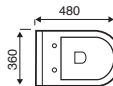

WALL HUNG WC S/P