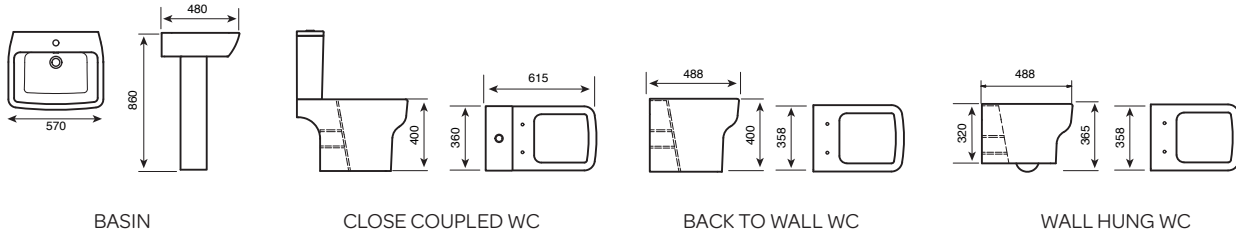

Korsika

Bijoux