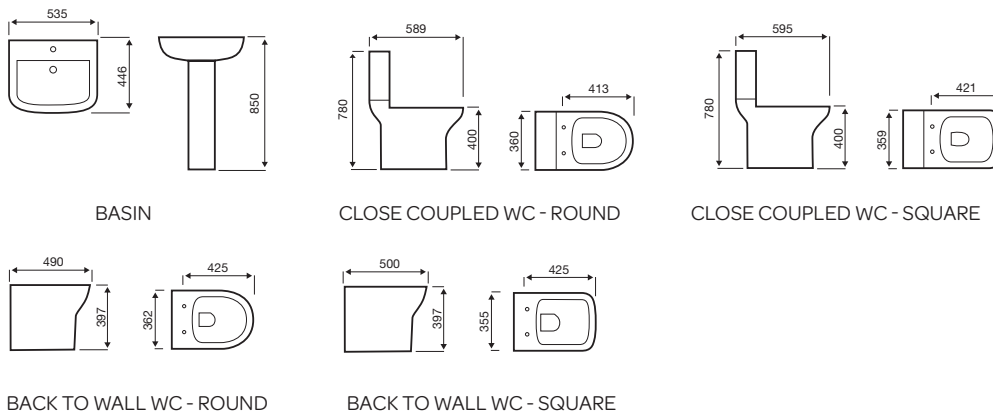

Project Round & Project Square