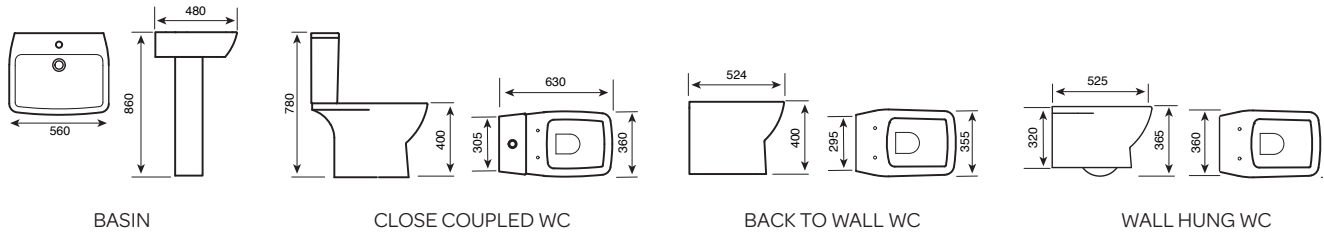

## Evoque

BASIN

CLOSE COUPLED WC

BACK TO WALL WC

WALL HUNG WC