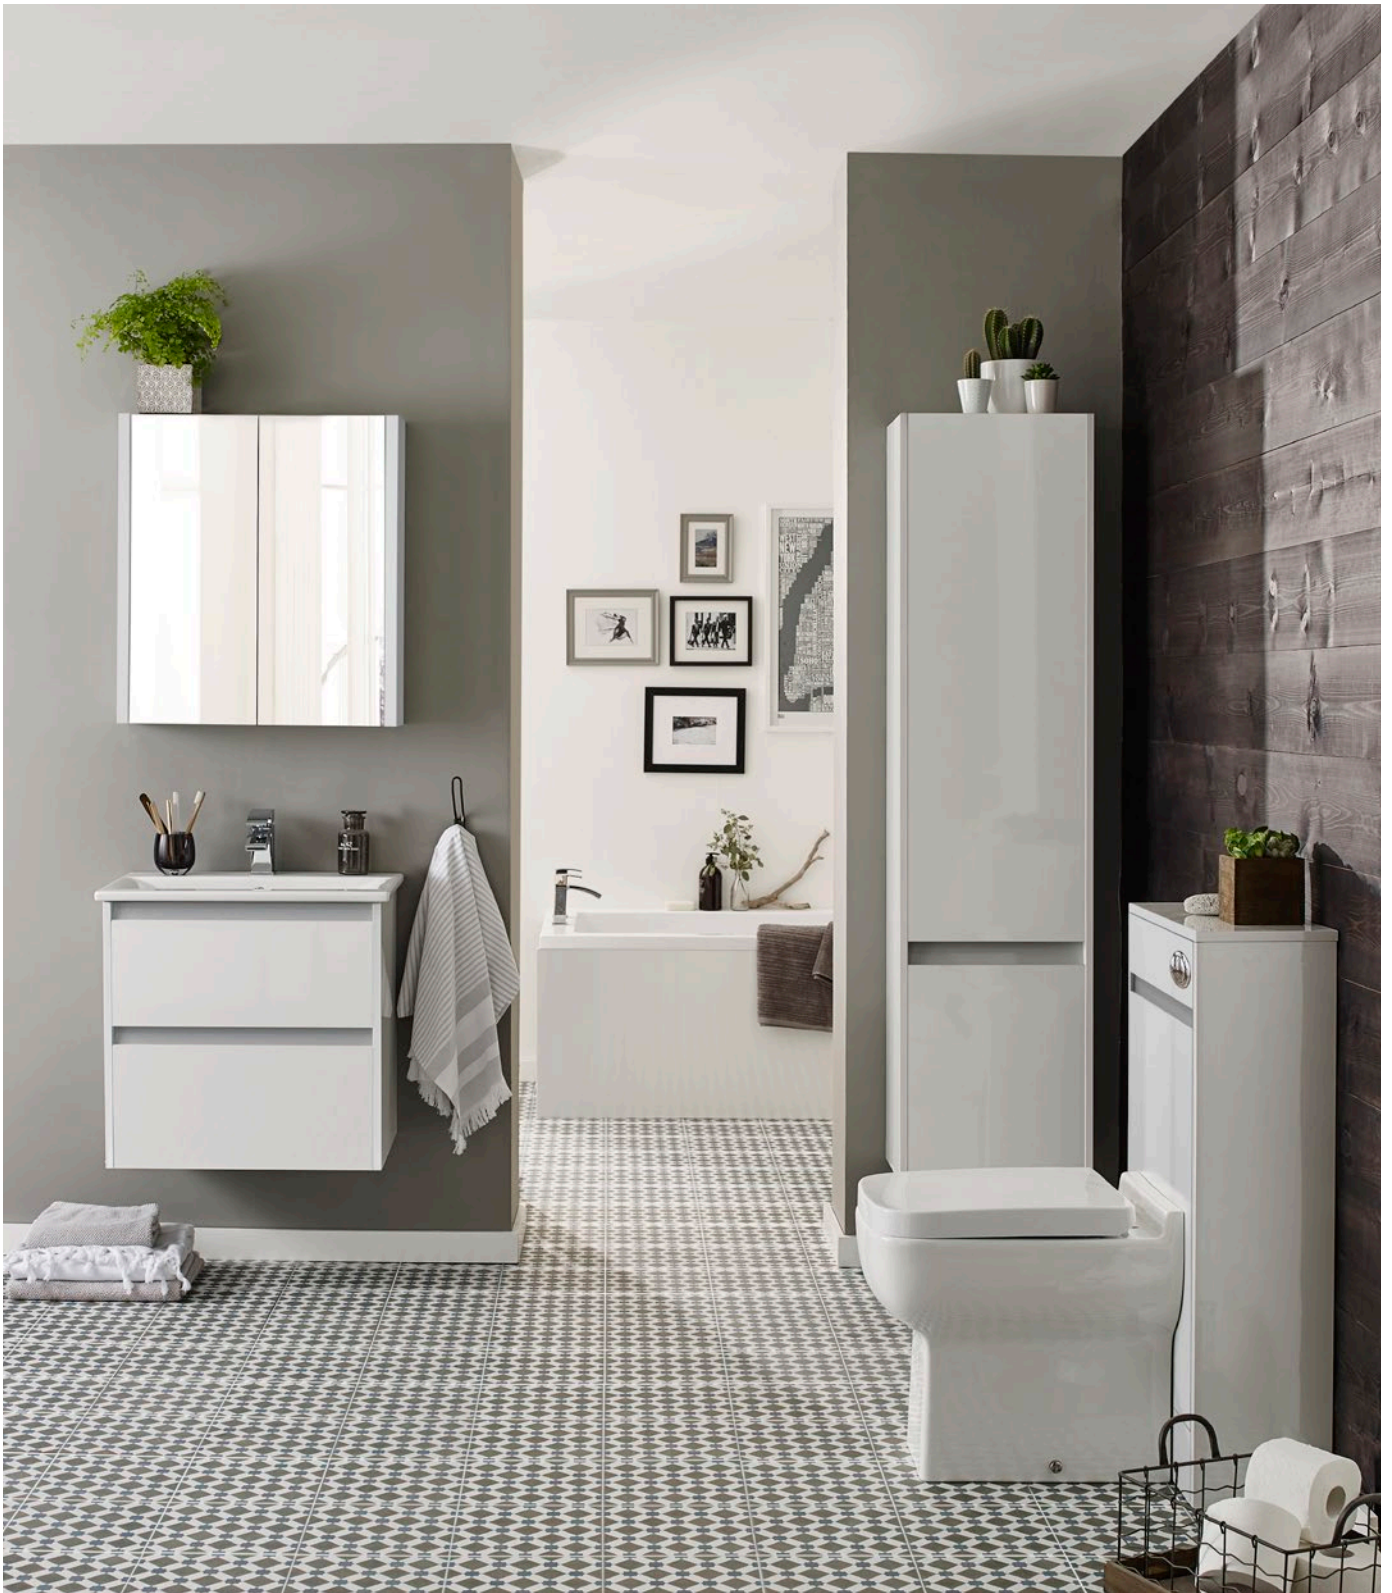

FOR BACK TO WALL PANS SEE PAGE 32