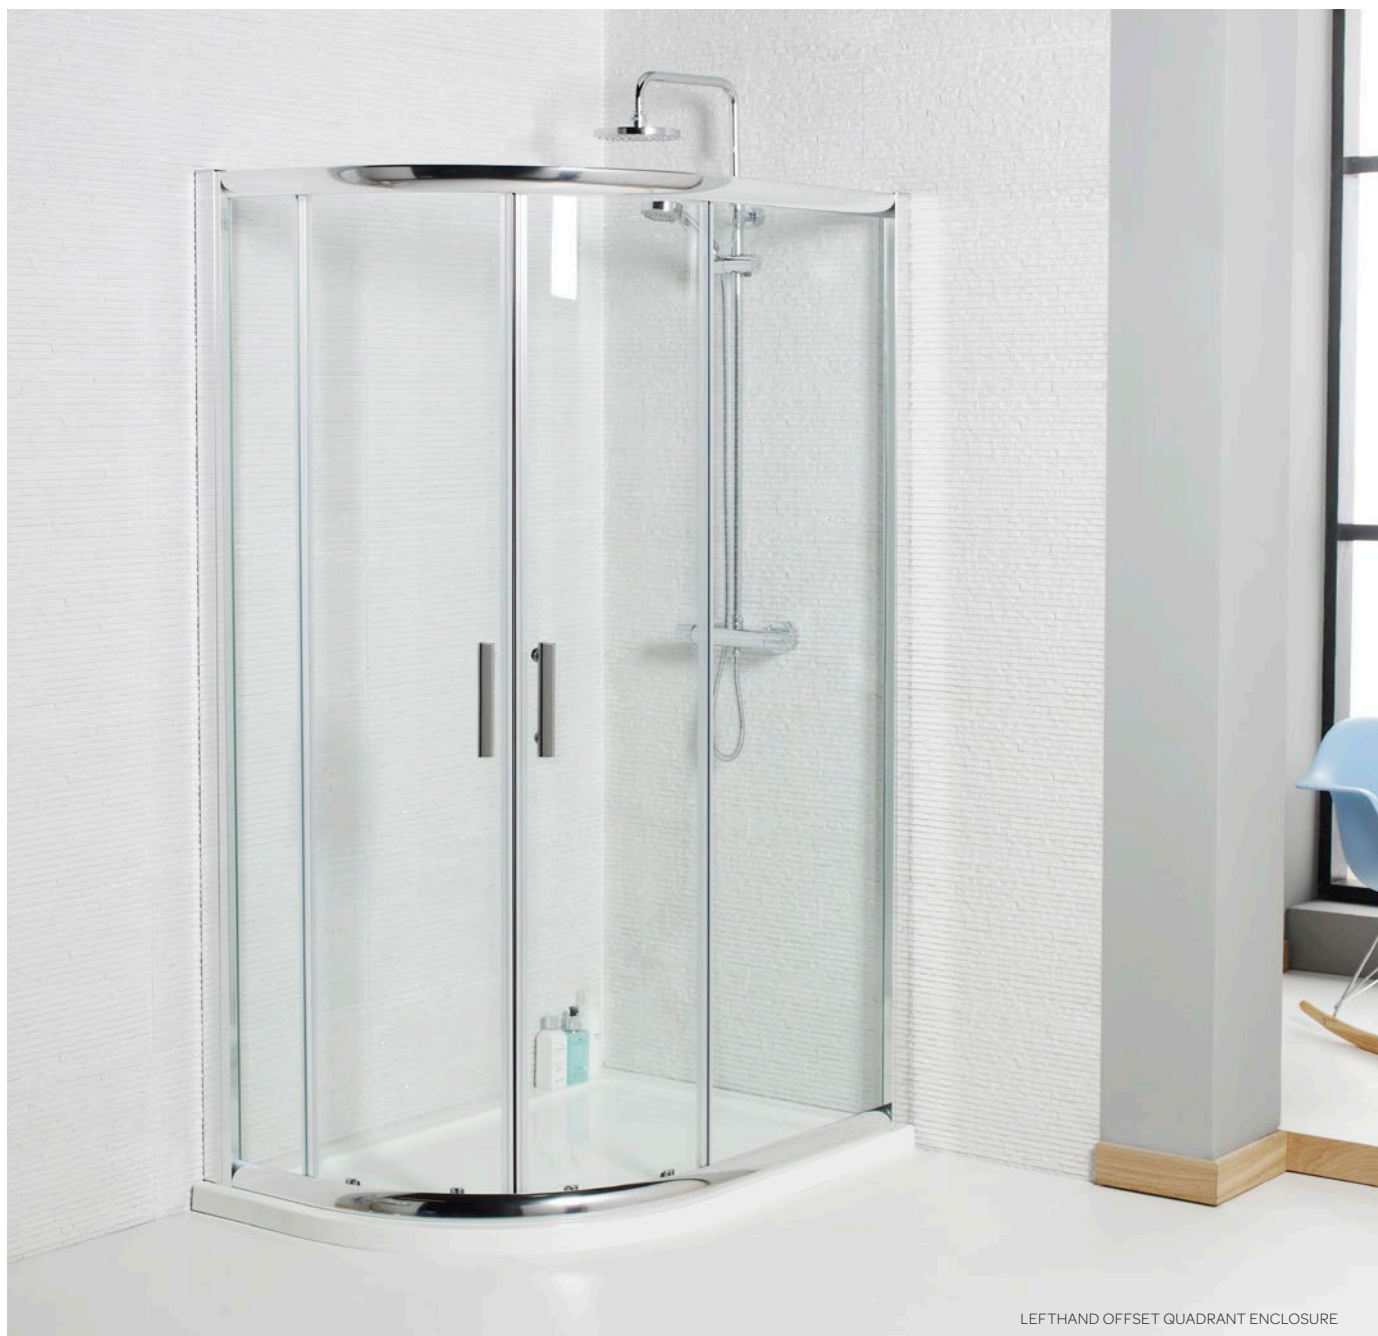

Lifetime
Guarantee

6mm
Glass

1850mm
Height

SHOWER ENCLOSURES

Koncept

OFFSET QUADRANT SHOWER
ENCLOSURE

900 X 760MM

ADJ. 860 - 880/720 - 740MM

6KON976Q

£440.00

1000 X 800M

ADJ. 960 - 980/760 - 780MM

6KON108Q

£450.00

1200 X 800MM

ADJ. 1160 - 1180/760 - 780MM

6KON128Q

£460.00

1200 X 900MM

ADJ. 1160 - 1180/860 - 880MM

6KON129Q

£460.00