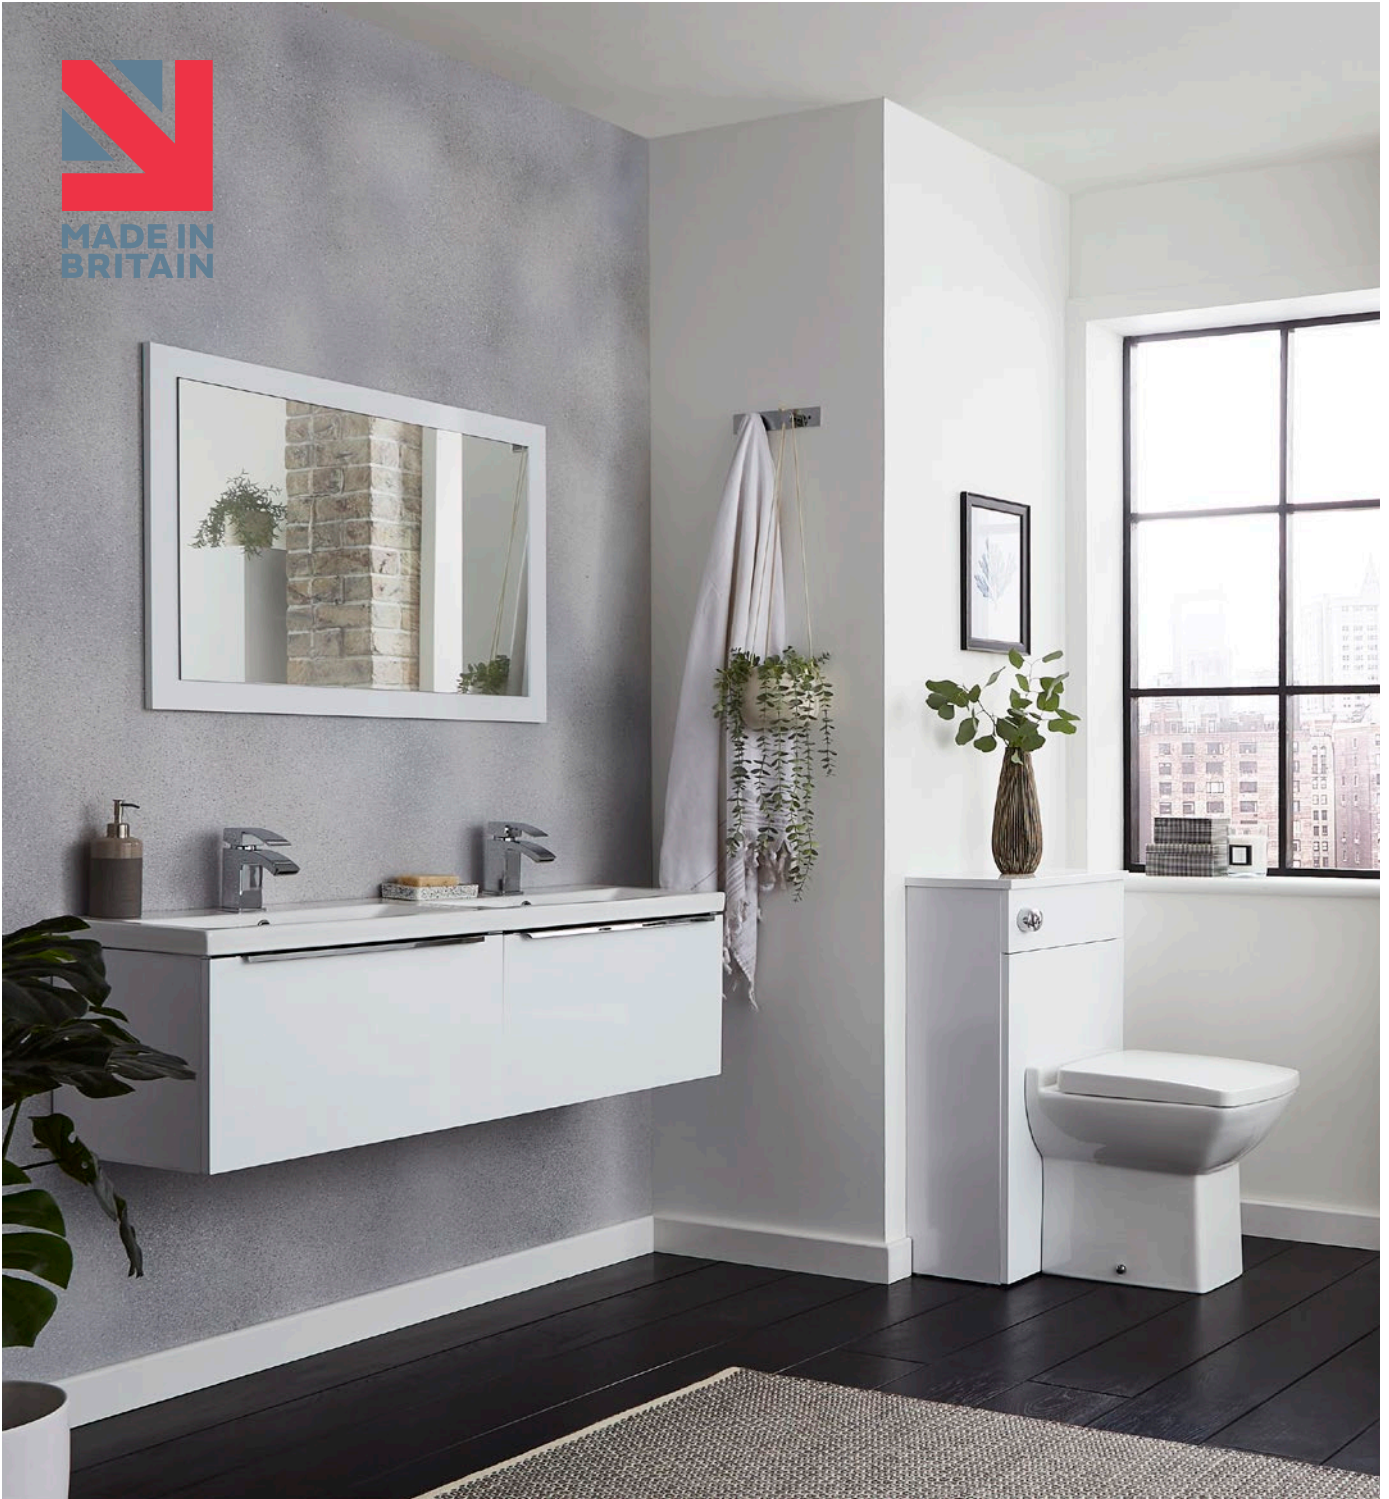

# KORE

**G** Gloss Finish

**6** 6 Year Guarantee

**M** Metal Drawer Box

**S** Soft Close Technology

FOR MOST ACCURATE REPRESENTATION OF COLOUR  
SEE PAGE 199

**KORE**

500MM WALL MOUNTED DRAWER UNIT & CERAMIC BASIN - WHITE GLOSS  
H 375 X W 500 X D 355  
**KOR500WM-W**  
**KOR500BASIN** £442.00