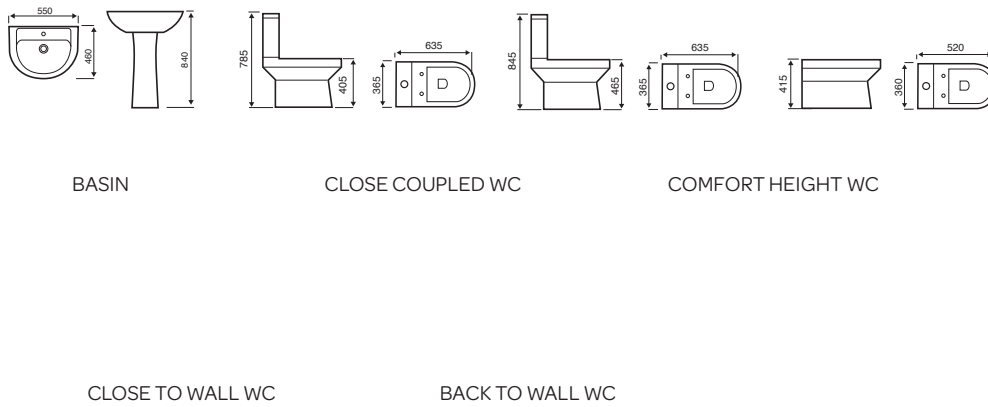

Korsika

Bijoux

Project Round & Project Square

Milton

NOTE: KARTELL UK RESERVES THE RIGHT TO MAKE CHANGES IN PRODUCTS AND TECHNICAL DETAILS WITHOUT PRIOR NOTICE. FOR EXACT MEASUREMENTS, IN PARTICULAR FOR CUSTOMIZED INSTALLATION SCENARIOS, IT CAN ONLY BE TAKEN FROM THE FINISHED CERAMIC PRODUCT.