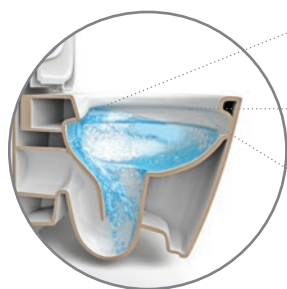

# KAMEO

Rimless Technology

Soft Close Seat

Quick Release Seat

Dual Flush 6L/3L

C/C RIMLESS WC PAN  
**POT530KA** £199.00  
C/C CISTERN  
**POT531KA** £106.00  
SOFT CLOSE SEAT  
**SEA102D** £66.00

CLOSE TO WALL C/C RIMLESS WC PAN  
**POT541KA** £212.00  
C/C CISTERN  
**POT531KA** £106.00  
SOFT CLOSE SEAT  
**SEA102D** £66.00

## RIMLESS TECHNOLOGY

Providing Full Toilet Hygiene

Special flushing system  
Homogenous water distribution

Perfect bowl design  
Channels removed

Strict hygiene

WITH INNOVATIVE RIMLESS TECHNOLOGY, OUR KAMEO RANGE IS DESIGNED WITHOUT A RIM AROUND THE PAN. THIS MODERN ALTERNATIVE IS VERY HYGIENIC, PREVENTING A BUILD UP OF UNWANTED GERMS.