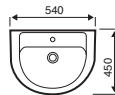

Additional Sanitaryware

Style

Notes

Notes section containing horizontal lines for user input.