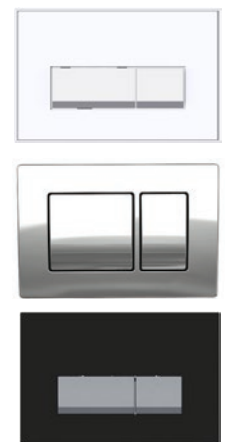

KEYTEC FLUSHPLATE
WHITE GLOSS GLASS
ACC013   **£142.00**
CHROME
ACC011   **£68.00**
BLACK GLASS
ACC012   **£142.00**