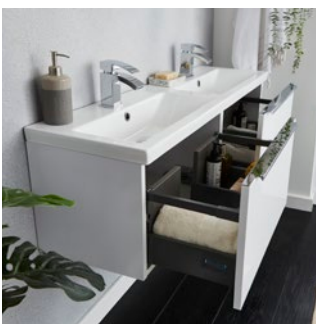

# KORE

**G** Gloss Finish

**6** 6 Year Guarantee

**M** Metal Drawer Box

**S** Soft Close Technology

FOR MOST ACCURATE REPRESENTATION OF COLOUR  
SEE PAGE 199

**KORE**

500MM WALL MOUNTED DRAWER UNIT & CERAMIC BASIN - WHITE GLOSS  
H 375 X W 500 X D 355  
**KOR500WM-W**  
**KOR500BASIN** £442.00