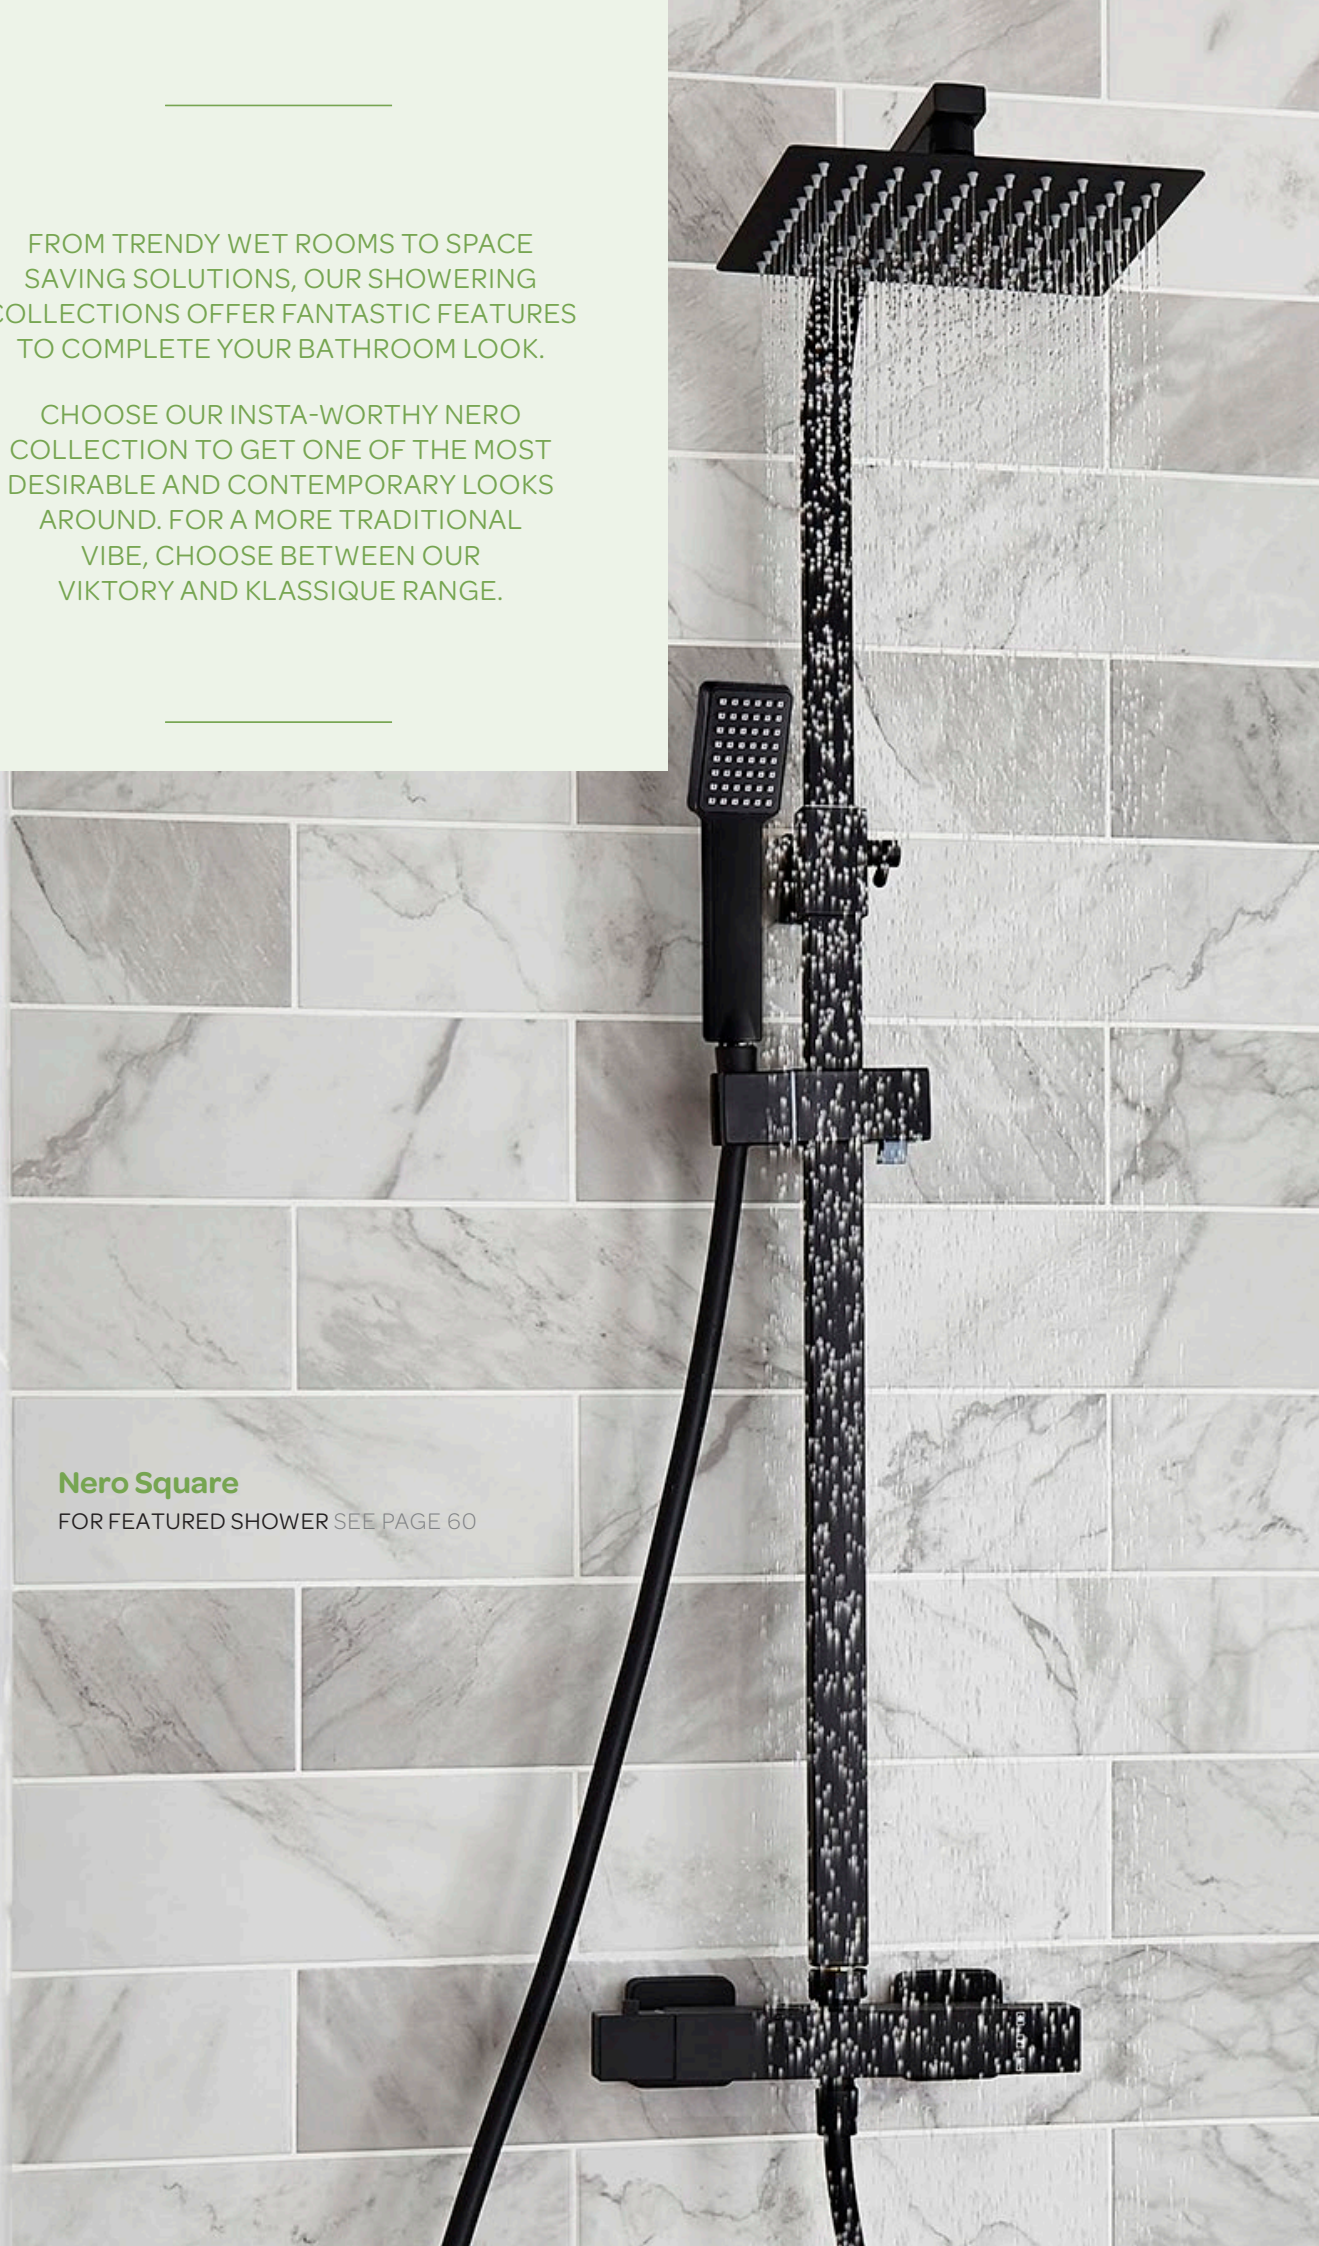

FROM TRENDY WET ROOMS TO SPACE SAVING SOLUTIONS, OUR SHOWERING COLLECTIONS OFFER FANTASTIC FEATURES TO COMPLETE YOUR BATHROOM LOOK.

CHOOSE OUR INSTA-WORTHY NERO COLLECTION TO GET ONE OF THE MOST DESIRABLE AND CONTEMPORARY LOOKS AROUND. FOR A MORE TRADITIONAL VIBE, CHOOSE BETWEEN OUR VIKTORY AND KLASSIQUE RANGE.

Nero Square

FOR FEATURED SHOWER SEE PAGE 60