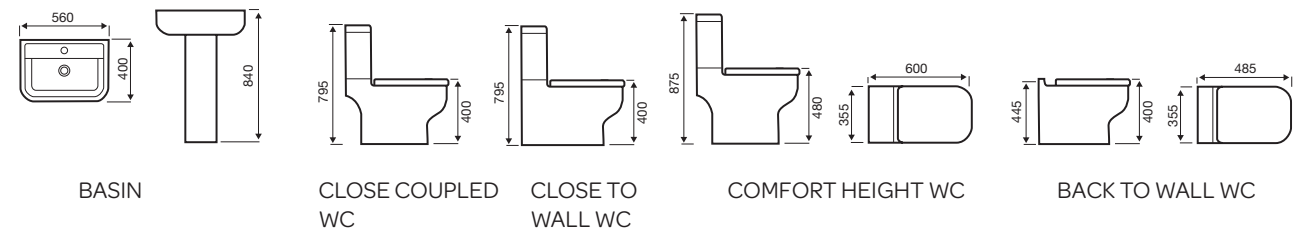

BASIN

CLOSE COUPLED WC

CLOSE TO WALL WC

COMFORT HEIGHT WC

BACK TO WALL WC