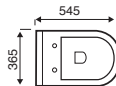

SEMI RECESSED BASIN

WALL HUNG WC