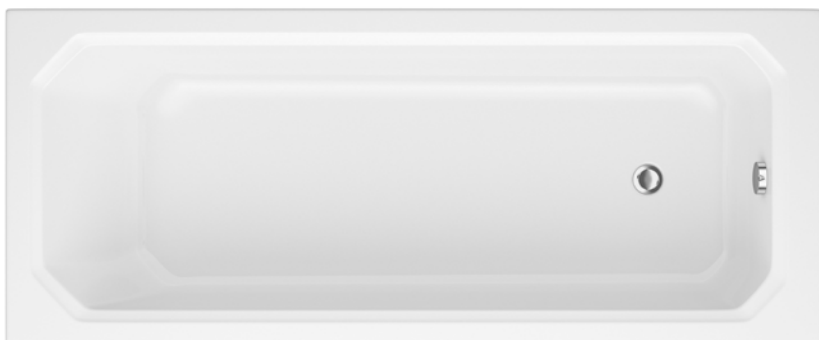

Astley • PRE-DRILLED TAP HOLES

SINGLE ENDED BATH

1700 X 700MM

BAT050AS

£301.00

1700 X 750MM

BAT051AS

£399.00