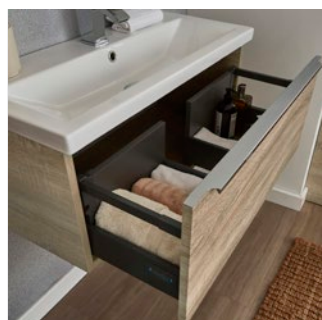

# KORE

6 Year Guarantee

Metal Drawer Box

Soft Close Technology

FOR FEATURED TAPS COLLECTION  
SEE PAGE 132

FOR MOST ACCURATE REPRESENTATION OF COLOUR  
SEE PAGE 199