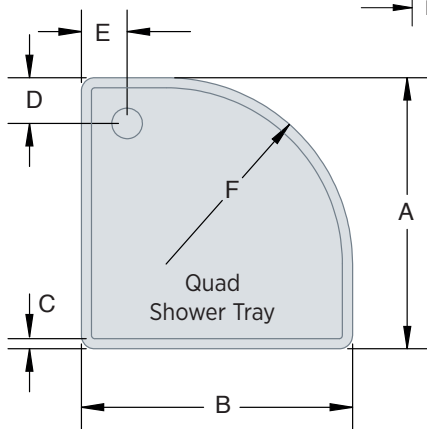

OTHER DIMENSIONS
TRAY HEIGHT: 45MM
WASTE HOLE: 90MM

Low Profile Shower Trays - Square

Size (mm)	A	B	C	D	E
700 x 700	700	700	52	135	135
760 x 760	760	760	52	135	135
800 x 800	800	800	52	135	135
900 x 900	900	900	52	135	135
1000 x 1000	1000	1000	52	135	135

Low Profile Shower Trays - Rectangle

Size (mm)	A	B	C	D	E
900 x 700	900	700	52	135	135
900 x 760	900	760	52	135	135
900 x 800	900	800	52	135	135
1000 x 700	1000	700	52	135	135
1000 x 760	1000	760	52	135	135
1000 x 800	1000	800	52	135	135
1000 x 900	1000	900	52	135	135
1100 x 760	1100	760	52	135	135
1100 x 800	1100	800	52	135	135
1100 x 900	1100	900	52	135	135
1200 x 700	1200	700	52	135	135
1200 x 760	1200	760	52	135	135
1200 x 800	1200	800	52	135	135
1200 x 900	1200	900	52	135	135
1300 x 800	1300	800	52	135	135
1400 x 700	1400	700	52	135	135
1400 x 800	1400	800	52	135	135
1400 x 900	1400	900	52	135	135
1500 x 700	1500	700	52	135	135
1500 x 760	1500	760	52	135	135
1500 x 800	1500	800	52	135	135
1500 x 900	1500	900	52	135	135
1600 x 700	1600	700	52	135	135
1600 x 760	1600	760	52	135	135
1600 x 800	1600	800	52	135	135
1600 x 900	1600	900	52	135	135
1700 x 700	1700	700	52	135	135
1700 x 760	1700	760	52	135	135
1700 x 800	1700	800	52	135	135
1700 x 900	1700	900	52	135	135
1800 x 800	1800	800	52	135	135

Low Profile Shower Trays - Quadrant

Size (mm)	A	B	C	D	E	F
800 x 800	800	800	52	135	135	550
900 x 900	900	900	52	135	135	550
1000 x 1000	1000	1000	52	135	135	550
900 x 760	900	760	52	135	135	550
1000 x 800	1000	800	52	135	135	550
1200 x 800	1200	800	52	135	135	550
1200 x 900	1200	900	52	135	135	550