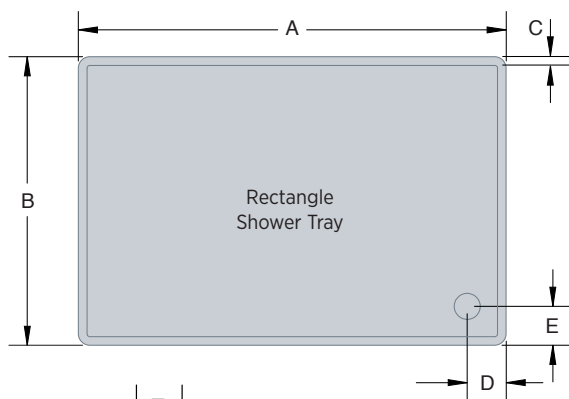

OTHER DIMENSIONS
TRAY HEIGHT: 45MM
WASTE HOLE: 90MM

Low Profile Shower Trays - Square

Size (mm)	A	B	C	D	E
700 x 700	700	700	52	135	135
760 x 760	760	760	52	135	135
800 x 800	800	800	52	135	135
900 x 900	900	900	52	135	135
1000 x 1000	1000	1000	52	135	135

Low Profile Shower Trays - Rectangle

Size (mm)	A	B	C	D	E
900 x 700	900	700	52	135	135
900 x 760	900	760	52	135	135
900 x 800	900	800	52	135	135
1000 x 700	1000	700	52	135	135
1000 x 760	1000	760	52	135	135
1000 x 800	1000	800	52	135	135
1000 x 900	1000	900	52	135	135
1100 x 760	1100	760	52	135	135
1100 x 800	1100	800	52	135	135
1100 x 900	1100	900	52	135	135
1200 x 700	1200	700	52	135	135
1200 x 760	1200	760	52	135	135
1200 x 800	1200	800	52	135	135
1200 x 900	1200	900	52	135	135
1300 x 800	1300	800	52	135	135
1400 x 700	1400	700	52	135	135
1400 x 800	1400	800	52	135	135
1400 x 900	1400	900	52	135	135
1500 x 700	1500	700	52	135	135
1500 x 760	1500	760	52	135	135
1500 x 800	1500	800	52	135	135
1500 x 900	1500	900	52	135	135
1600 x 700	1600	700	52	135	135
1600 x 760	1600	760	52	135	135
1600 x 800	1600	800	52	135	135
1600 x 900	1600	900	52	135	135
1700 x 700	1700	700	52	135	135
1700 x 760	1700	760	52	135	135
1700 x 800	1700	800	52	135	135
1700 x 900	1700	900	52	135	135
1800 x 800	1800	800	52	135	135

Low Profile Shower Trays - Quadrant

Size (mm)	A	B	C	D	E	F
800 x 800	800	800	52	135	135	550
900 x 900	900	900	52	135	135	550
1000 x 1000	1000	1000	52	135	135	550
900 x 760	900	760	52	135	135	550
1000 x 800	1000	800	52	135	135	550
1200 x 800	1200	800	52	135	135	550
1200 x 900	1200	900	52	135	135	550