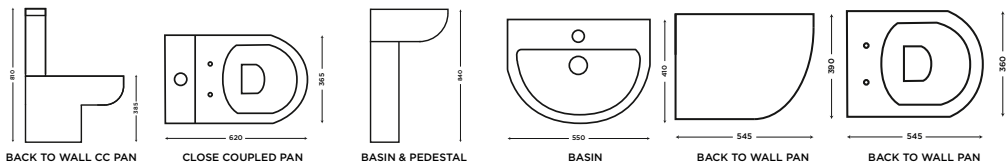

HARMONY

CREA SQUARE

CREA ROUND

BELLA

METROPOLITAN

CANOVA

WALLACE

INCANTHO

STONE