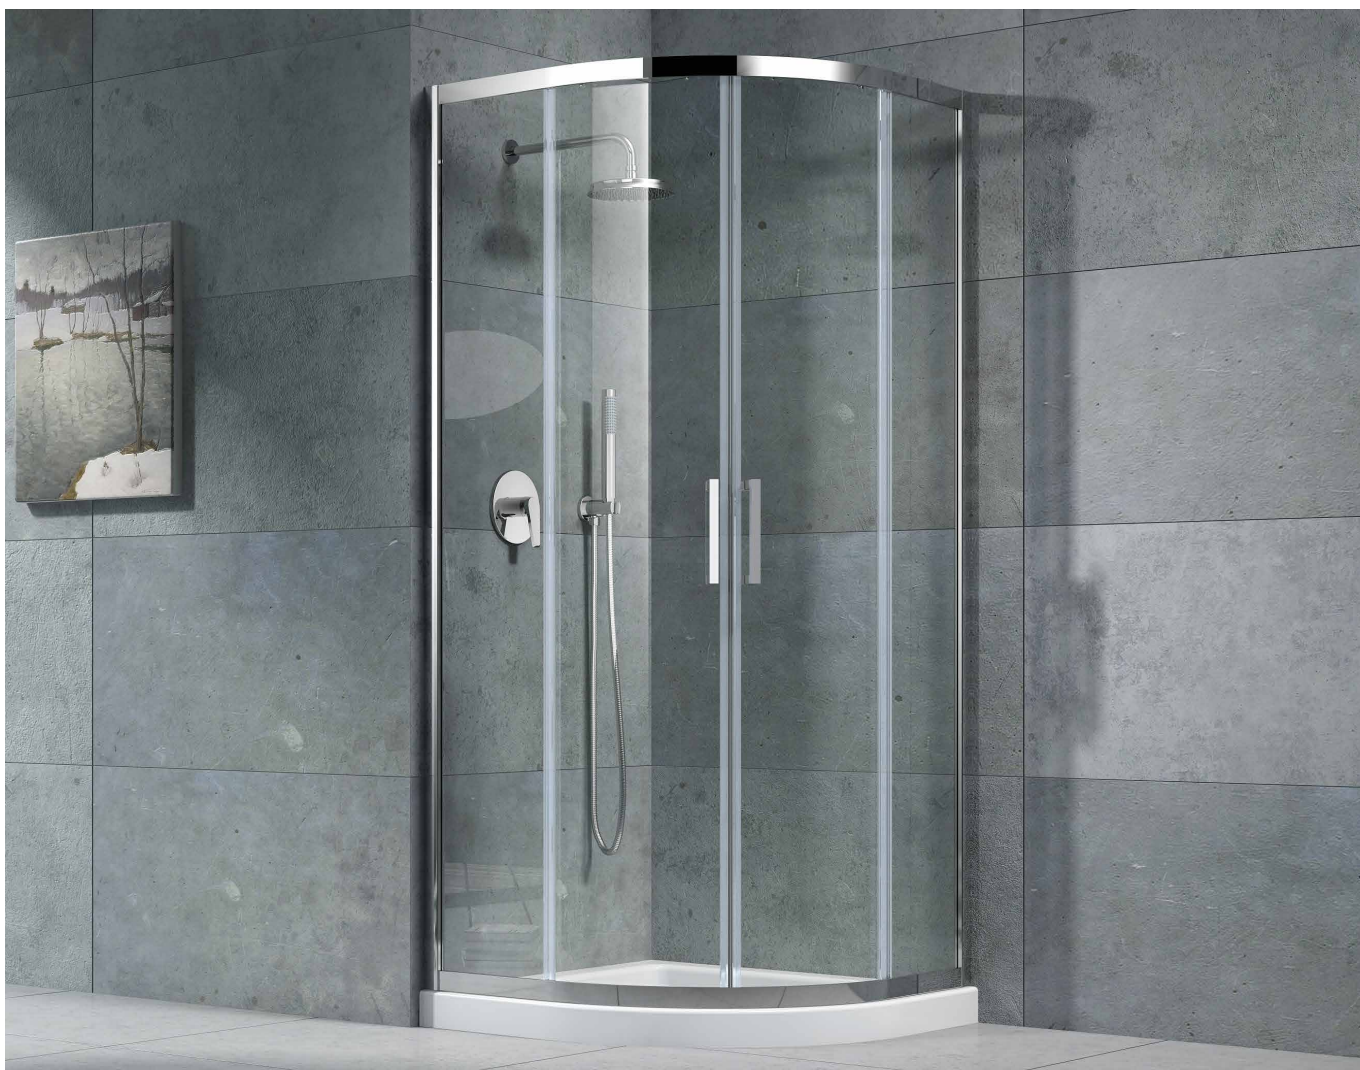

STRATOS 8+

Offset Quadrant

Two Door Quadrant

- 8mm easy clean toughened safety glass
- Contemporary slim profiles with concealed fixings
- Stainless steel bar handle
- 1950 high

Tray Size	Adjustment	Opening	Code	Price
800	750 - 790	430	ST05QD	£539.00
900	850 - 890	530	ST01QD	£549.00

Two Door Offset Quadrant

Tray Size	Adjustment	Opening	Code	Price
1000 x 800	970 - 990 770 - 790	455	ST02QD	£559.00
1200 x 800	1170 - 1190 770 - 790	455	ST03QD	£609.00
1200 x 900	1170 - 1190 870 - 890	530	ST04QD	£629.00