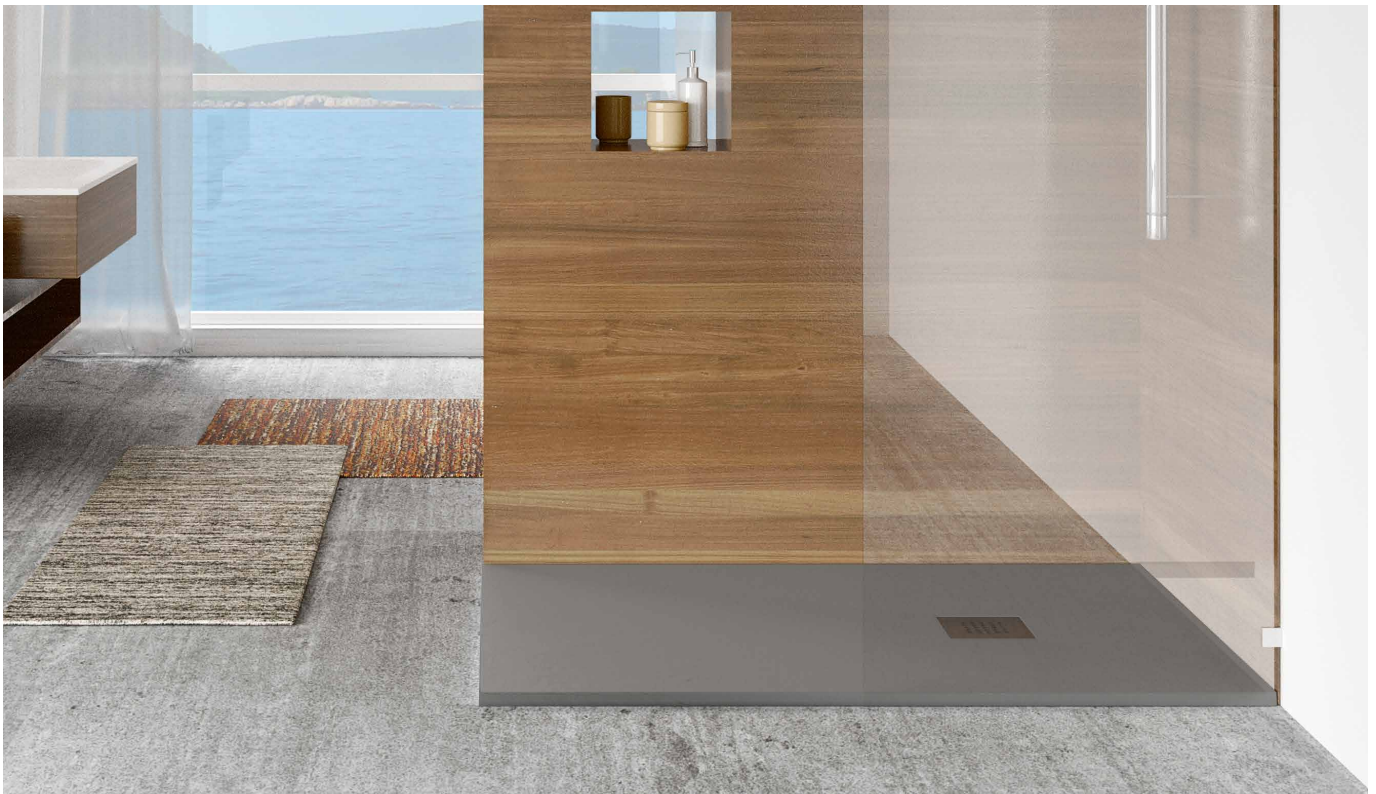

25MM STONE TRAYS

Polished Chrome Waste Cover