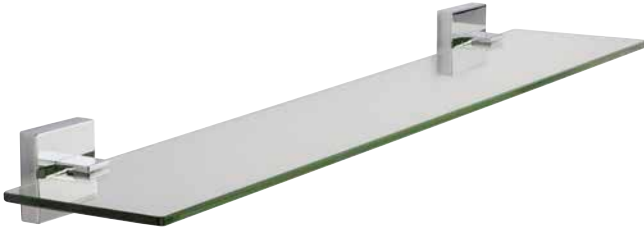

# CHEADLE CHROME

610mm Glass Shelf **ACC160**

£79.00

680mm Towel Rail **ACC161**

£79.00

Towel Ring **ACC163**

£62.00

Paper Holder **ACC166**