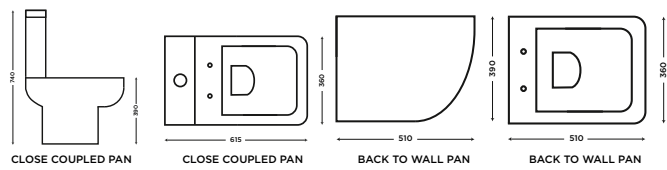

HARMONY

CREA SQUARE

CREA ROUND

BELLA

METROPOLITAN

CANOVA

WALLACE

INCANTHO

STONE