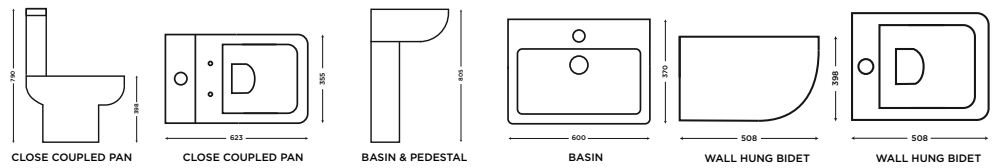

STOCKHOLM

FORTY3

NOURA

DURU

MINUTO

ZAFFIRO

JADE

PACT