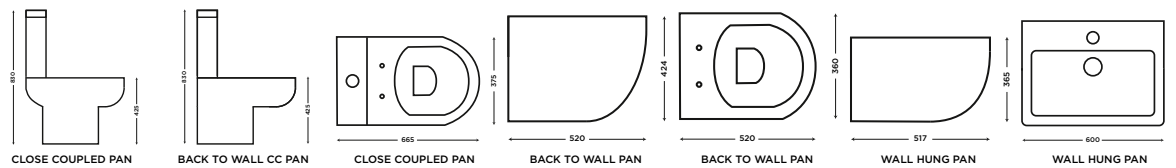

STOCKHOLM

FORTY3

NOURA

DURU

MINUTO

ZAFFIRO

JADE

PACT