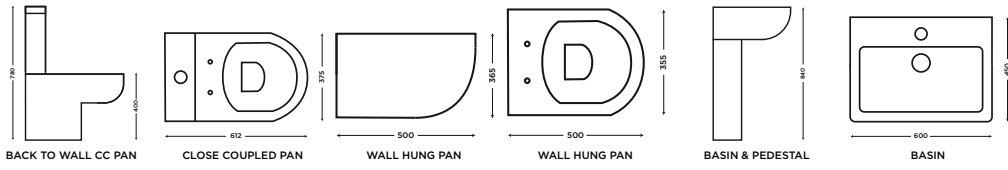

HARMONY

CREA SQUARE

CREA ROUND

BELLA

METROPOLITAN

CANOVA

WALLACE

INCANTHO

STONE