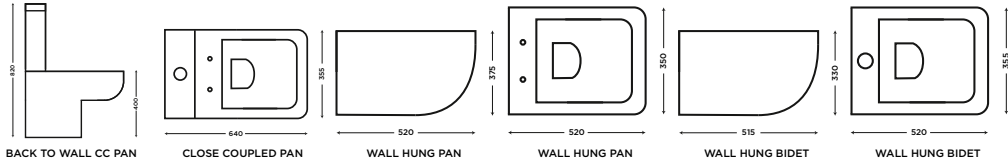

CREA SQUARE