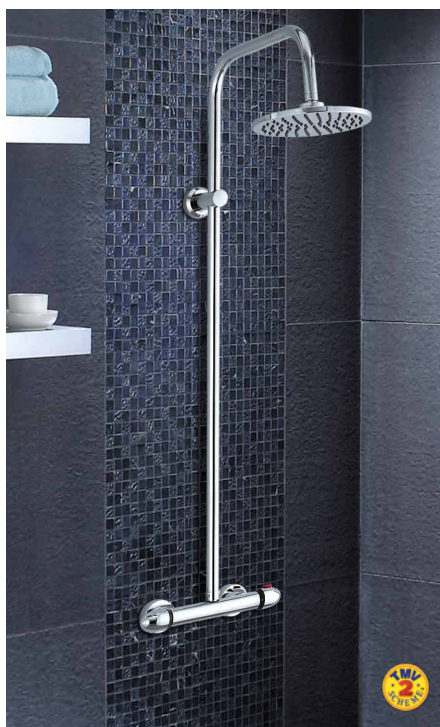

Rumba
Rec. Op. Press. 0.5 Bar **SH0505** £179.00
Fixed Riser