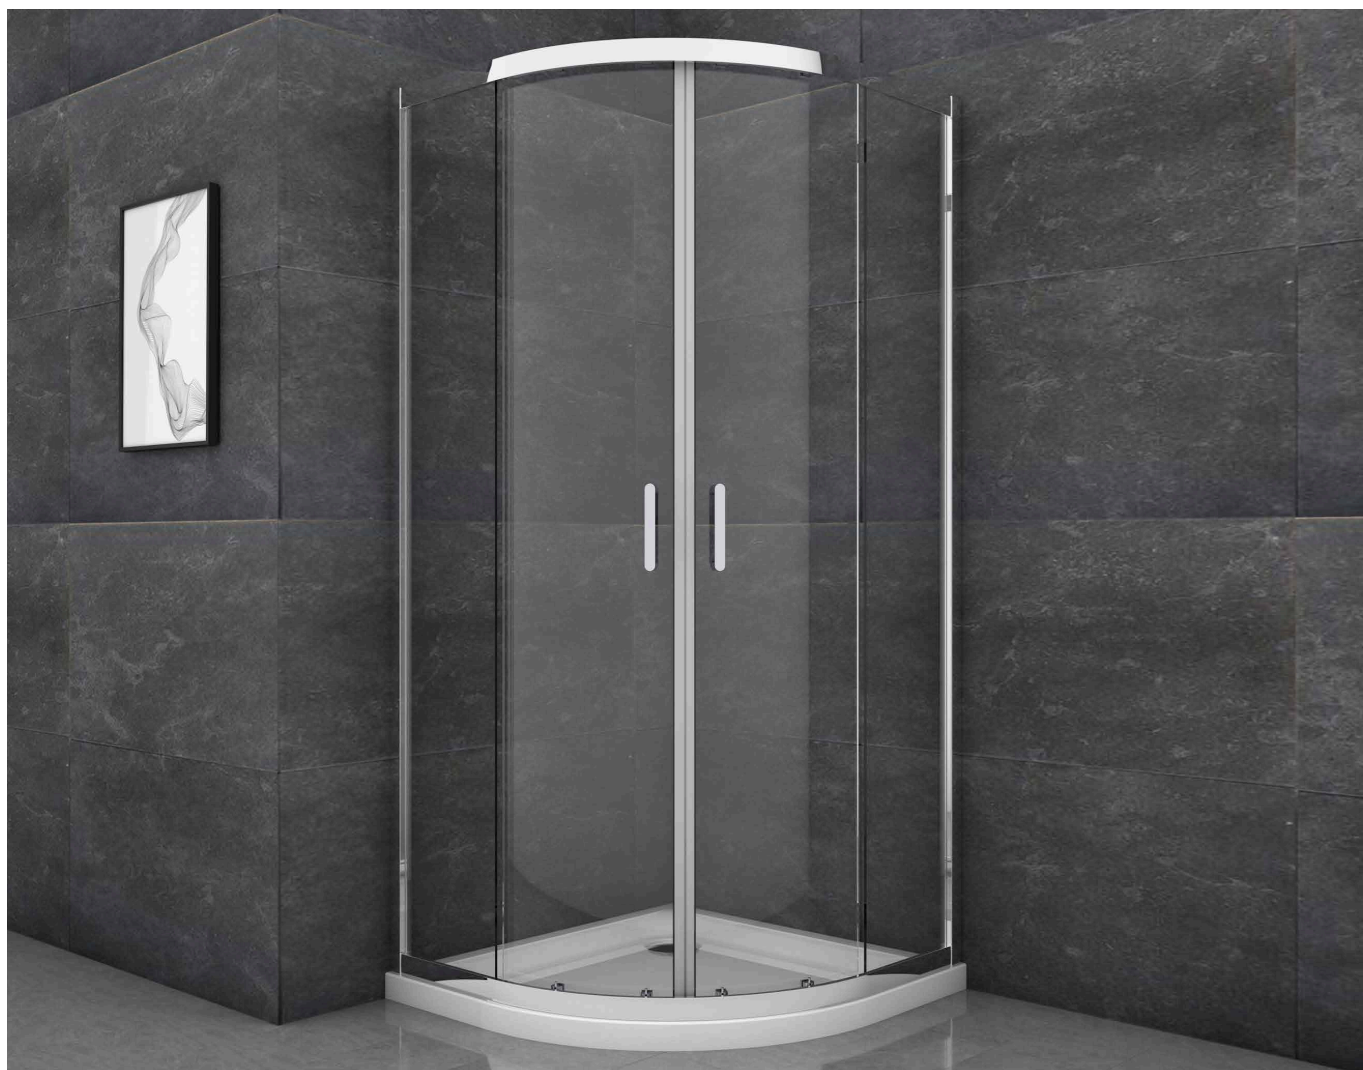

# STRATOS 6+ SLIDING WET PANEL

- 6mm toughened safety glass
- Soft open & close piston mechanism
- 1950 high
- Clear fixed panel

Wetroom Screen with Mirrored Sliding Door

Panel Size	Glass	Code	Price
1200	Mirrored	<b>STR641</b>	£399.00

# STRATOS 6+

- 6mm easy clean toughened safety glass
- Easy clean clip out double metal rollers top & bottom
- Reversible door
- 1850 high

Two Door Quadrant