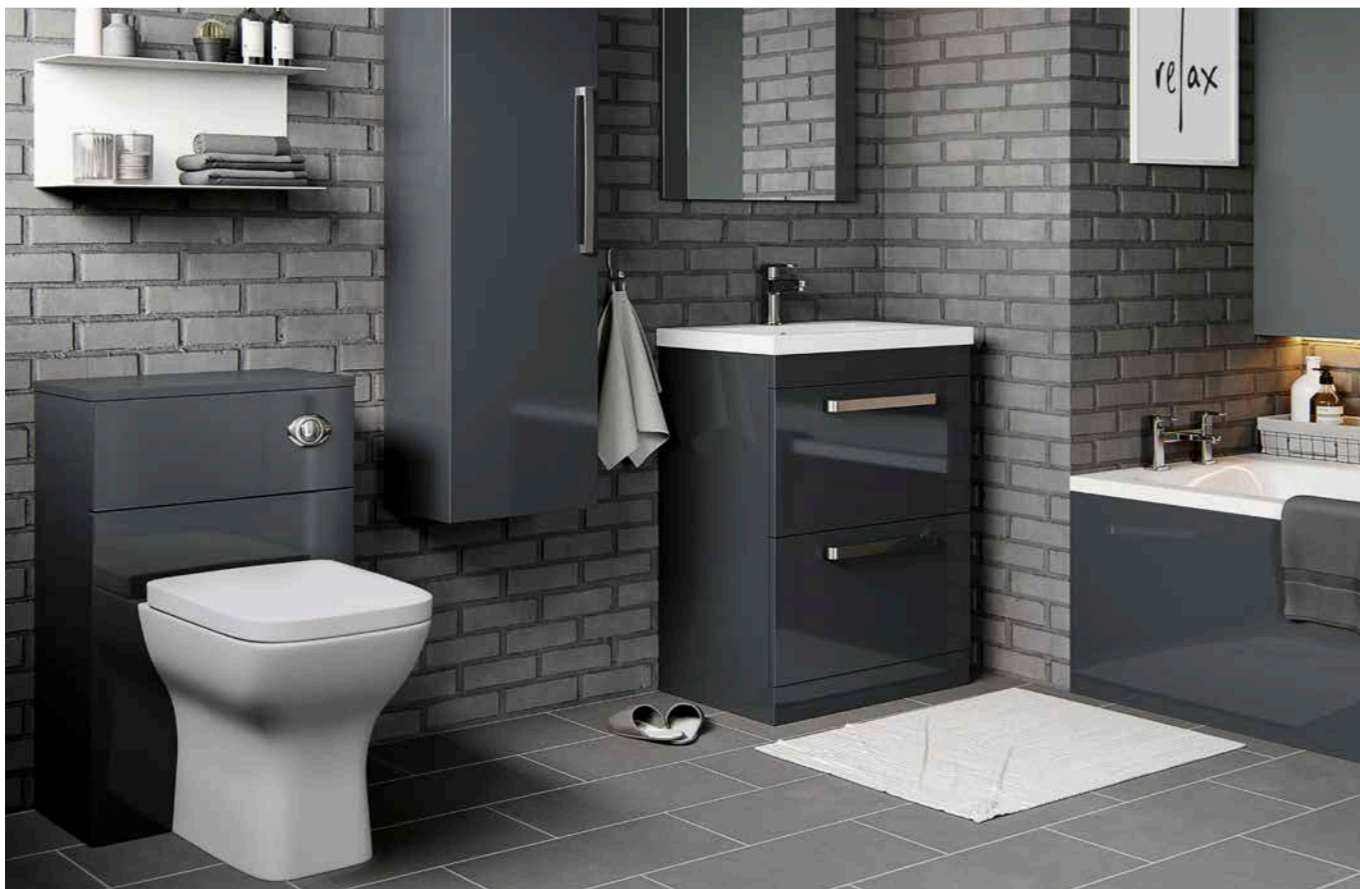

MANOR GLOSS LIGHT GREY & METALLIC GREY