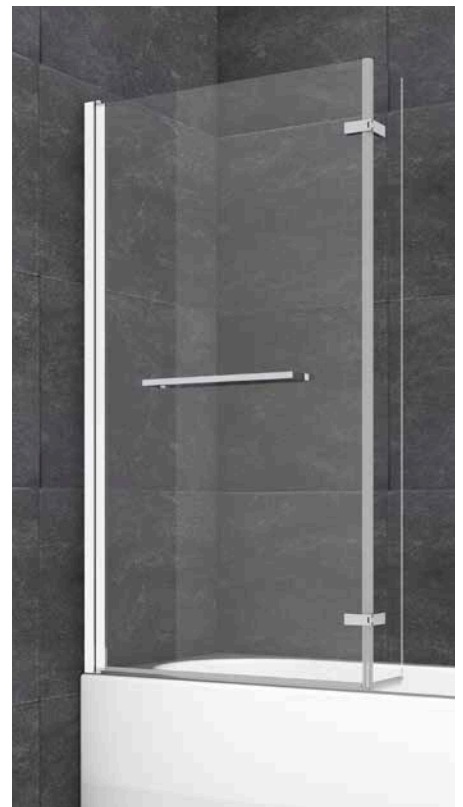

L Shape with Towel Rail
820 x 1400 **STR712** £199.00