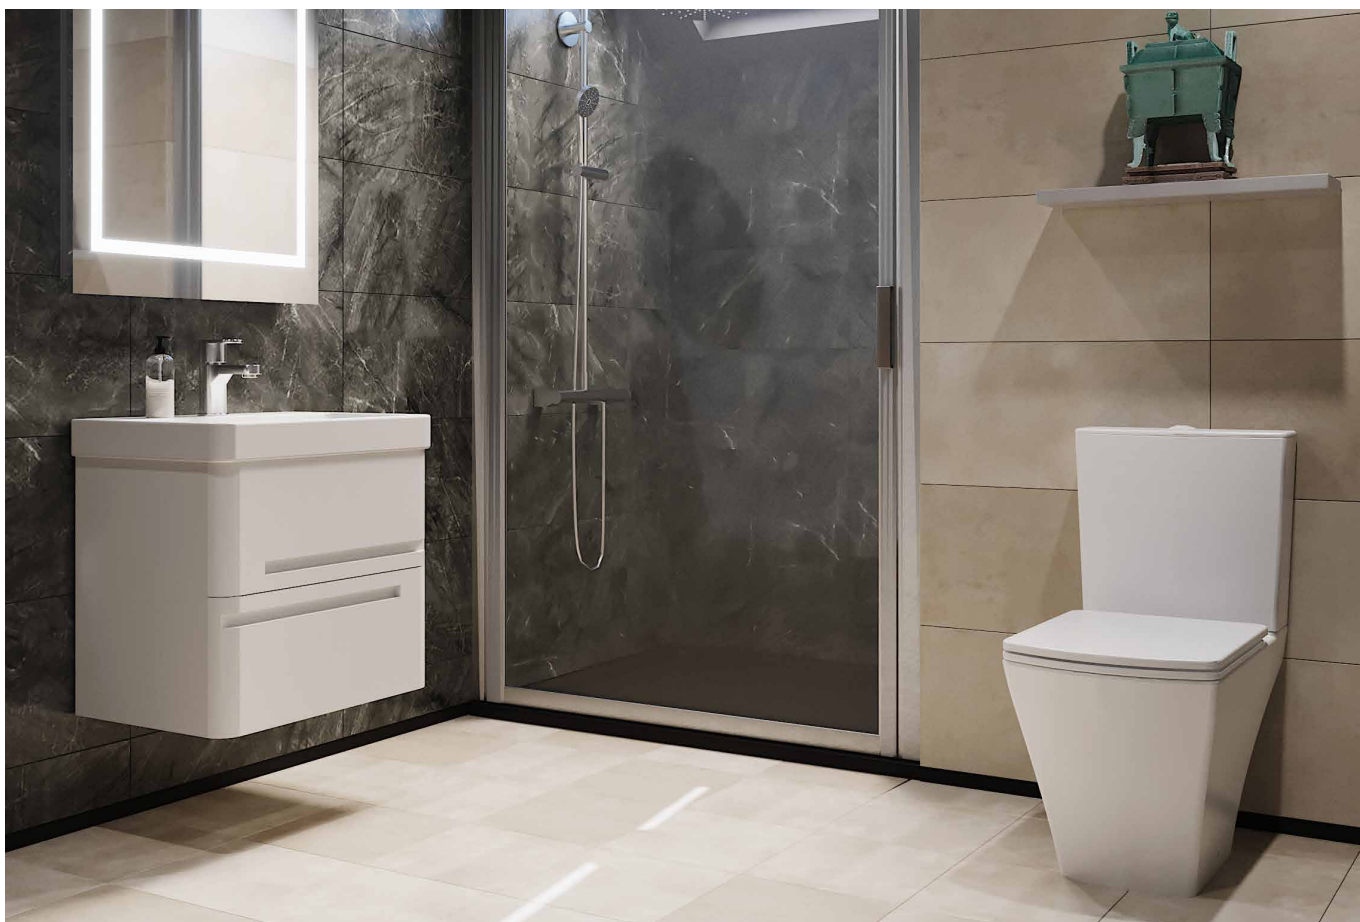

CANOVA GLOSS WHITE & MATT GREY