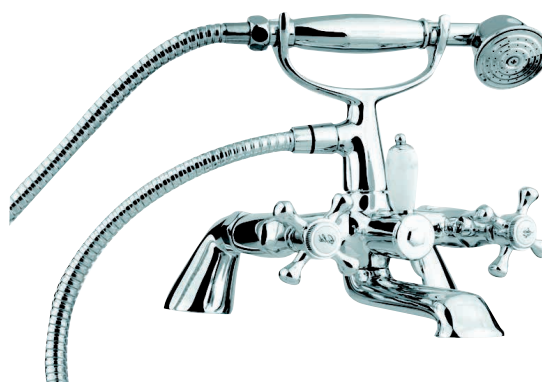

Bath Shower Mixer
Recommended Working Pressure 0.2 Bar **TAP054** £159.00