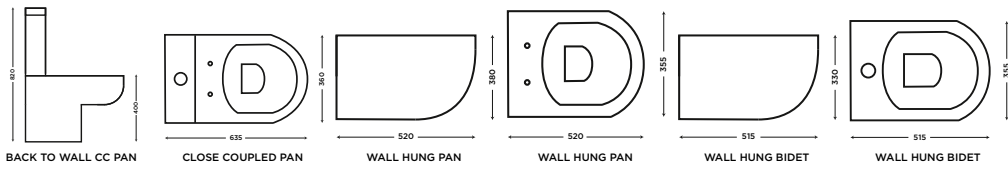

HARMONY

CREA SQUARE

CREA ROUND

BELLA

METROPOLITAN

CANOVA

WALLACE

INCANTHO

STONE